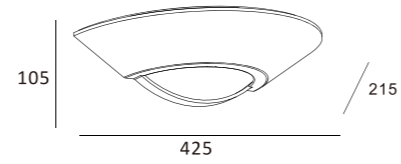

CE RoHS IP20

Color/Material:

White
Gypsum
(Paintable)

Grey
Smooth
Cement