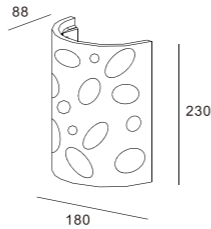

Grey
Smooth
Cement

Surface Mounted Wall Lamp

Item No.	Voltage	Frequency	Light Source	Wattage
MW-8302FS	220-240V	50Hz	E14	MAX 2x40W

CE RoHS IP20

Color/Material:

Item No.	Voltage	Frequency	Light Source	Wattage
MW-8321FS	220-240V	50Hz	E14	MAX 40W