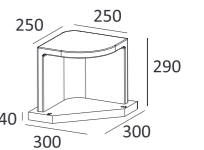

- **Specification:** 6.5W LED / 3000K/ CRI80/90
- **LED Brand:** CREE
- **IP Rating:** IP68
- **Voltage:** 220-240V~50/60Hz

Body color: