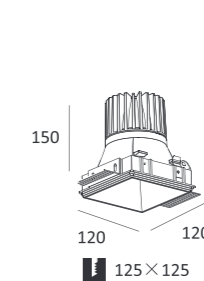

OPTIONS:
LED POWER SUPPLY 350-550mA-DC/DIM

Reflector Color:

Trimless recessed down light with separate pre-install frame, for indoor use, body of luminaire made of die-casting aluminum, offers a reflector with high reflectivity. Multiple color options are available for the reflector and can be easily replaced. LED Light source with glass diffuser and 3D soft light effect. IP20, can also be IP44.