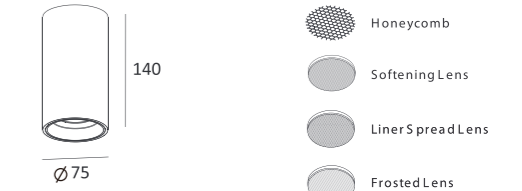

Item No.	Voltage	Frequency	Light Source	Wattage
MC-9153FS	220-240V	50Hz	GU10	MAX 35W
	12V	50Hz	GU5.3	MAX 35W