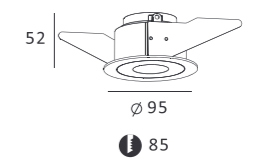

Round pinhole deep downlight

CE RoHS IP20

MJ-1032FS

- Product Size: $\varnothing 95 \times 52$
- Trim Color: Black/White
- Reflector Color: Black/White
- Specification: 1 $\times$ 10W LED MR16/3000K/CRI 80/800lm
- LED Brand: CREE®
- IP Rating: IP20
- Voltage: 220-240V
- Beam Angle: 20°/40°/60°
- Material: Die-casting Aluminum