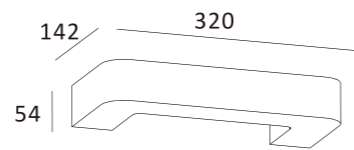

Surface Mounted Wall Lamp

CE RoHS IP20

Color/Material:

Item No.	Voltage	Frequency	Light Source	Wattage
MW-8510FS	220-240V	50Hz	CREE LED	MAX 2×3W
	220-240V	50Hz	G9	MAX 40W

CE RoHS IP20

Color/Material:

Item No.	Voltage	Frequency	Light Source	Wattage
MW-8430FS	220-240V	50Hz	EDISON C O B	MAX 1×5W