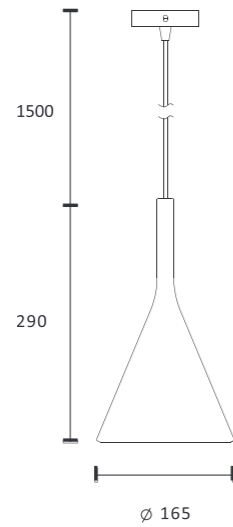

- Voltage: 220-240V
- Frequency: 50Hz
- Light Source: E27
- Wattage: MAX 25W

CE RoHS IP20     

MH-2509FS

Color/Material:

- Voltage: 220-240V
- Frequency: 50Hz
- Light Source: E27
- Wattage: MAX 25W

Pendant lamp