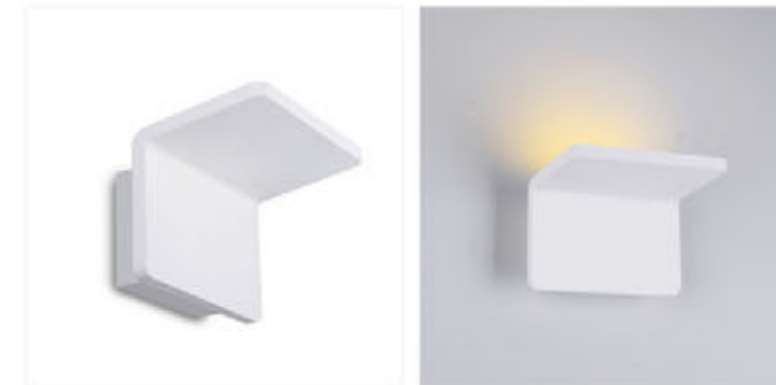

Item No.	Voltage	Frequency	Light Source	Wattage
MW-8521FS	220-240V	50Hz	SMD 3030	7.2W

Color/Material: