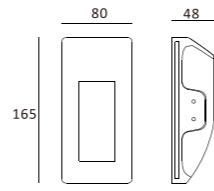

Item No.	Voltage	Constant Output Current	Light Source	Wattage
MW-3009FS	DC 3.2V	350mA	CREE LED	MAX 1x1W

Luminous Intensity Distribution Curve

168x83

CE RoHS IP20