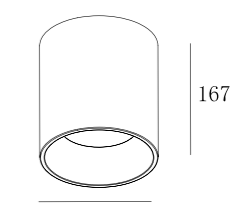

NEW COLOR/MATERIAL

Surface Mounted Ceiling Lamp

Color/Material:

Item No.	Voltage	Frequency	Light Source	Wattage
MC-9421FS	220-240V	50Hz	Hongli SMD 2 385	MAX 15W
MC-9429FS	220-240V	50Hz	Hongli SMD 2 385	MAX 15W

Item No.	Voltage	Frequency	Light Source	Wattage
MC-9257FS	220-240V	50Hz	GU10	MAX 50W
	12V	50Hz	GU5.3	MAX 50W
MC-9258FS	220-240V	50Hz	GU10	MAX 50W
	12V	50Hz	GU5.3	MAX 50W

Color/Material:

Item No.	Voltage	Frequency	Light Source	Wattage
MC-9426FS	220-240V	50Hz	Hongli SMD 2 385	MAX 9W
MC-9427FS	220-240V	50Hz	Hongli SMD 2 385	MAX 9W