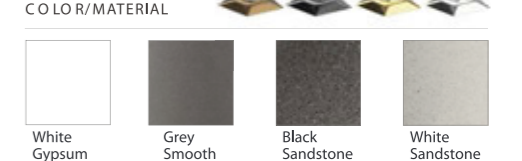

Surface Mounted Ceiling Lamp

Item No.	Voltage	Frequency	Light Source	Wattage
MC-9152FS	220-240V	50Hz	GU10	MAX 35W
	12V	50Hz	GU5.3	MAX 35W

Item No.	Voltage	Frequency	Light Source	Wattage
MC-9156FS	220-240V	50Hz	GU10	MAX 35W
	12V	50Hz	GU5.3	MAX 35W

Item No.	Voltage	Frequency	Light Source	Wattage
MC-9153FS	220-240V	50Hz	GU10	MAX 35W
	12V	50Hz	GU5.3	MAX 35W

Item No.	Voltage	Frequency	Light Source	Wattage
MC-9157FS	220-240V	50Hz	GU10	MAX 35W
	12V	50Hz	GU5.3	MAX 35W