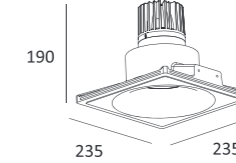

OPTIONS:
LED POWER SUPPLY 350-550mA-DC/DIM