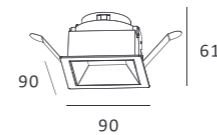

Square deep downlight

82×82

- Product Size: 90 × 90 × 61
- Trim Color: Black/White
- Reflector Color: Black/White/Matt Gold/Silver
- Specification: 1 × 10W LED MR16/3000K/CRI80/800lm
- LED Brand: CREE®
- IP Rating: IP20
- Voltage: 220-240V
- Beam Angle: 20°/40°/60°
- Material: Die-casting Aluminum

Adjustable deep downlight

MJ-1035FS

- Product Size: Ø102 × 70
- Trim Color: Black/White
- Reflector Color: Black/White/Matt Gold/Silver
- Specification: 1 × 10W LED MR16/3000K/CRI 80/800lm
- LED Brand: CREE®
- IP Rating: IP20
- Voltage: 220-240V
- Beam Angle: 20°/40°/60°
- Rotation: 0-30°/ 355°
- Material: Die-casting Aluminum