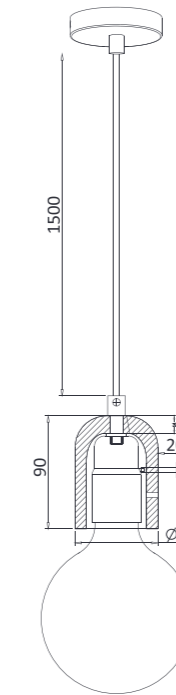

CE RoHS IP20     

Color/Material:

Pendant lamp

MH-2613FS

- Voltage: 220-240V
- Frequency: 50Hz
- Light Source: E27
- Wattage: MAX 25W

Color/Material:

MH-2573FS

- Voltage: 220-240V
- Frequency: 50Hz
- Light Source: E27
- Wattage: MAX 25W