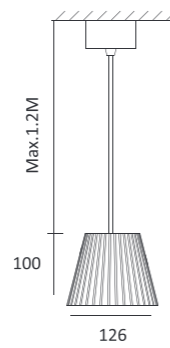

MW-8427FS

MW-8442FS

MW-8444FS

Color/Material:

Item No.	Voltage	Frequency	Light Source	Wattage
MW-8513FS	220-240V	50Hz	LED	MAX 6W

Color/Material:

MH-2314FS

- Voltage: 220-240V
- Frequency: 50Hz
- Light Source: LED
- Wattage: MAX 6W