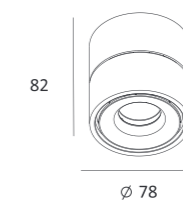

MJ-2080FS

- **Product Size:** $\varnothing 78 \times 82$
- **Body Color:** Black/White
- **Specification:** 8W LED/ 3000K/4000K/5000K, CRI 80/90
- **LED Brand:** CREE® PHILIPS
- **IP Rating:** IP20
- **Voltage:** 220-240V
- **Rotation:** 355°&90°
- **Beam Angle:** 15°/24°/36°
- **Material:** Die-casting Aluminum

Body Color: