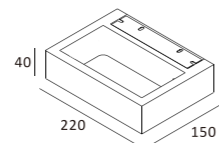

Surface Mounted Wall Lamp

Color/Material:

Item No.	Voltage	Frequency	Light Source	Wattage
MW-8426LFS	220-240V	50Hz	CREE LED	MAX 2×3W
MW-8426GFS	220-240V	50Hz	G9	MAX 25W
MW-8427LFS	220-240V	50Hz	CREE LED	MAX 2×3W
MW-8427GFS	220-240V	50Hz	G9	MAX 25W

MW-8438FS

Color/Material:

Item No.	Voltage	Frequency	Light Source	Wattage
MW-8438FS	220-240V	50Hz	LED COB	MAX 1×5W
MW-8439FS	220-240V	50Hz	LED COB	MAX 1×5W