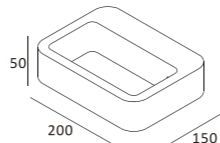

Surface Mounted Wall Lamp

Color/Material:

Item No.	Voltage	Frequency	Light Source	Wattage
MW-8426LFS	220-240V	50Hz	CREE LED	MAX 2×3W
MW-8426GFS	220-240V	50Hz	G9	MAX 25W
MW-8427LFS	220-240V	50Hz	CREE LED	MAX 2×3W
MW-8427GFS	220-240V	50Hz	G9	MAX 25W

MW-8439FS

Color/Material:

Item No.	Voltage	Frequency	Light Source	Wattage
MW-8438FS	220-240V	50Hz	LED COB	MAX 1×5W
MW-8439FS	220-240V	50Hz	LED COB	MAX 1×5W