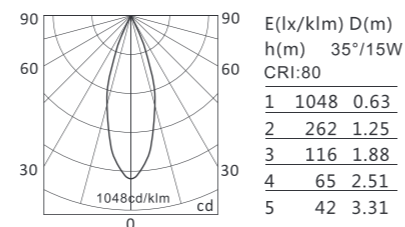

OPTIONS:
LED POWER SUPPLY 350-550mA-DC/DIM