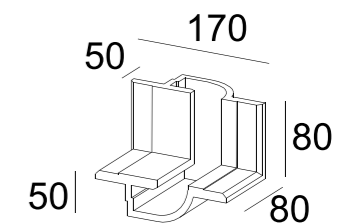

Soft Profile

MC-9703ELFS

MC-9703FS

MC-9703ERFS

MC-9703RFS

MC-9703LFS

MC-9703ZFS

Item No.	Voltage	Light Source	LED Strip Model	Wattage
MC-9703FS	DC 12V	LED Strip	SMD 5050 (excl.)	MAX 12W/1M