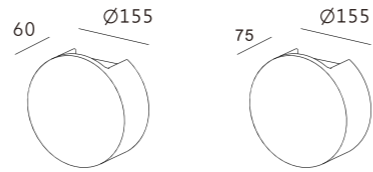

MW-8440LFS

MW-8440GFS

CE RoHS IP20

Color/Material:

White
Gypsum
(Paintable)