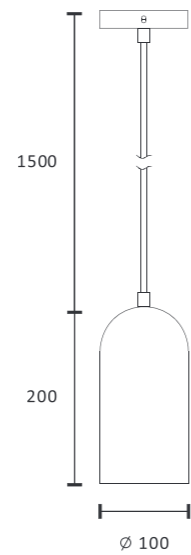

Pendant lamp

Color/Material:

- Voltage: 220-240V
- Frequency: 50Hz
- Light Source: E27
- Wattage: MAX 25W

MH-2507FS

- Voltage: 220-240V
- Frequency: 50Hz
- Light Source: E27
- Wattage: MAX 25W

Color/Material:

Color/Material:

- Voltage: 220-240V
- Frequency: 50Hz
- Light Source: E27
- Wattage: MAX 25W