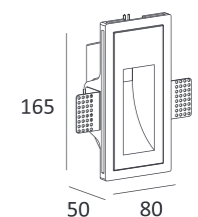

83×168

CE RoHS IP20