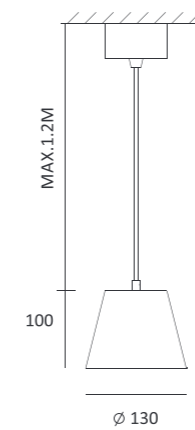

MH-2310FS

Color/Material:

- **Voltage:** 220-240V
- **Frequency:** 50Hz
- **Light Source:** MH-2310FS : G9
  MH-2310FS : GU10
  MH-2310FS : GX53
- **Wattage:** MAX 25W