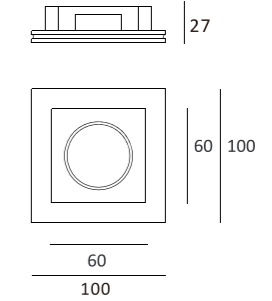

Trimless Downlight

103×103

CE RoHS IP20

Item No.	Voltage	Frequency	Light Source	Wattage
MC-9222FS	220-240V	50Hz	GU10	MAX 35W
	12V	50Hz	GU5.3	MAX 35W

Ø103

CE RoHS IP20

Item No.	Voltage	Frequency	Light Source	Wattage
MC-9222RFS	220-240V	50Hz	GU10	MAX 35W
	12V	50Hz	GU5.3	MAX 35W