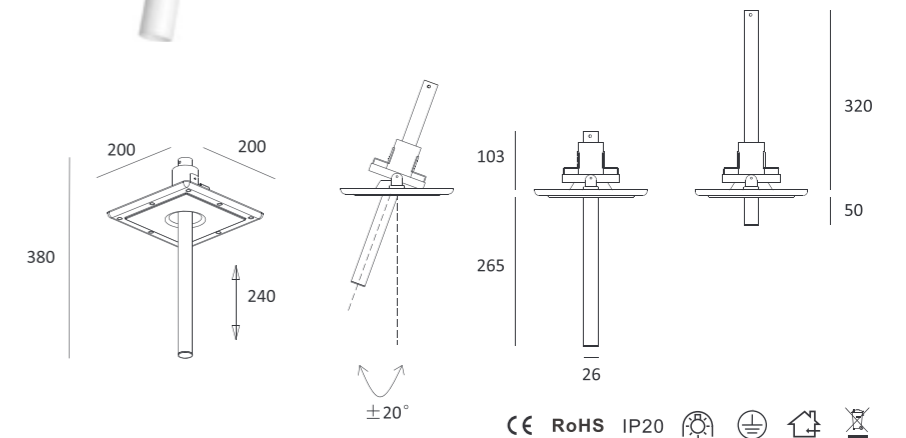

Housing Color:

Jacket:

Magic stick slim

MJ-2012FS

- Product Size: 200 × 200 × 380
- Specification: 1 × 2W LED/3000K
- LED Brand: CREE®
- Stick Color: Black/White
- IP Rating: IP20
- Voltage: 220-240V
- Beam Angle: 20°/40°/60°
- Rotation: 0-20°
- Material: Gypsum & Aluminum