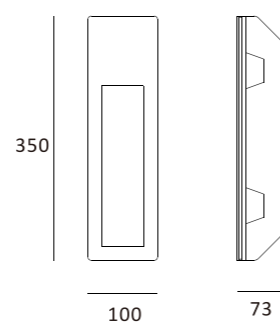

Luminous Intensity Distribution Curve

248x113

CE RoHS IP20

Item No.	Voltage	Frequency	Light Source	Wattage
MW-3010FS	220-240V	50Hz	GU10	MAX 35W

353x103

CE RoHS IP20

Trimless Wall Lamp

Item No.	Voltage	Constant Output Current	Light Source	Wattage
MW-3005FS	DC 3.2V	350mA	CREE LED	MAX 1×1W