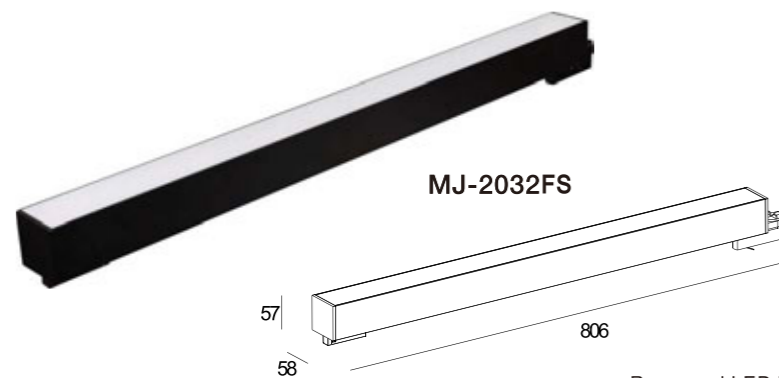

MJ-2032FS

Recessed LED linear light 30W

MJ-2033FS

- Product Size: 272 × 58 × 230
- Specification: 14W LED/3000K/CRI 80/870lm
- LED Brand: CREE® PHILIPS LUMILEDS
- IP Rating: IP20
- Voltage: 220-240V
- Beam Angle: 20°/40°/60°
- Rotation: 0-85°/355°
- Material: Aluminum