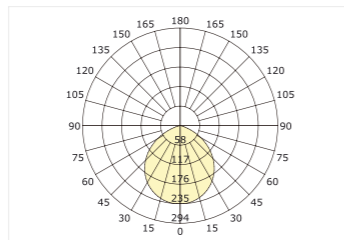

Luminous Intensity Distribution Curve

CE RoHS IP20

Item No.	Voltage	Frequency	Light Source	Wattage
MC-9337AFS	220-240V	50Hz	Hongli SMD 2 385	MAX 18W
MC-9337BFS	220-240V	50Hz	Hongli SMD 2 385	MAX 9W