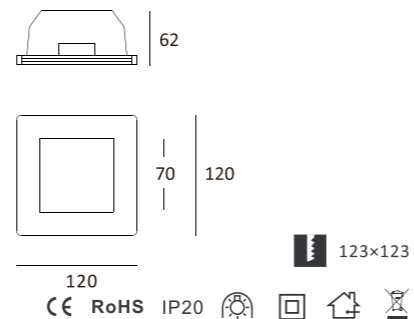

Item No.	Voltage	Frequency	Light Source	Wattage
MC-9129GFS	220-240V	50Hz	GU10	MAX 35W
	12V	50Hz	GU5.3	MAX 35W