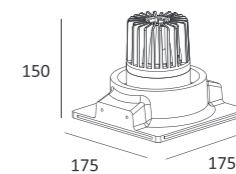

OPTIONS:
LED POWER SUPPLY 350-550mA-DC/DIM