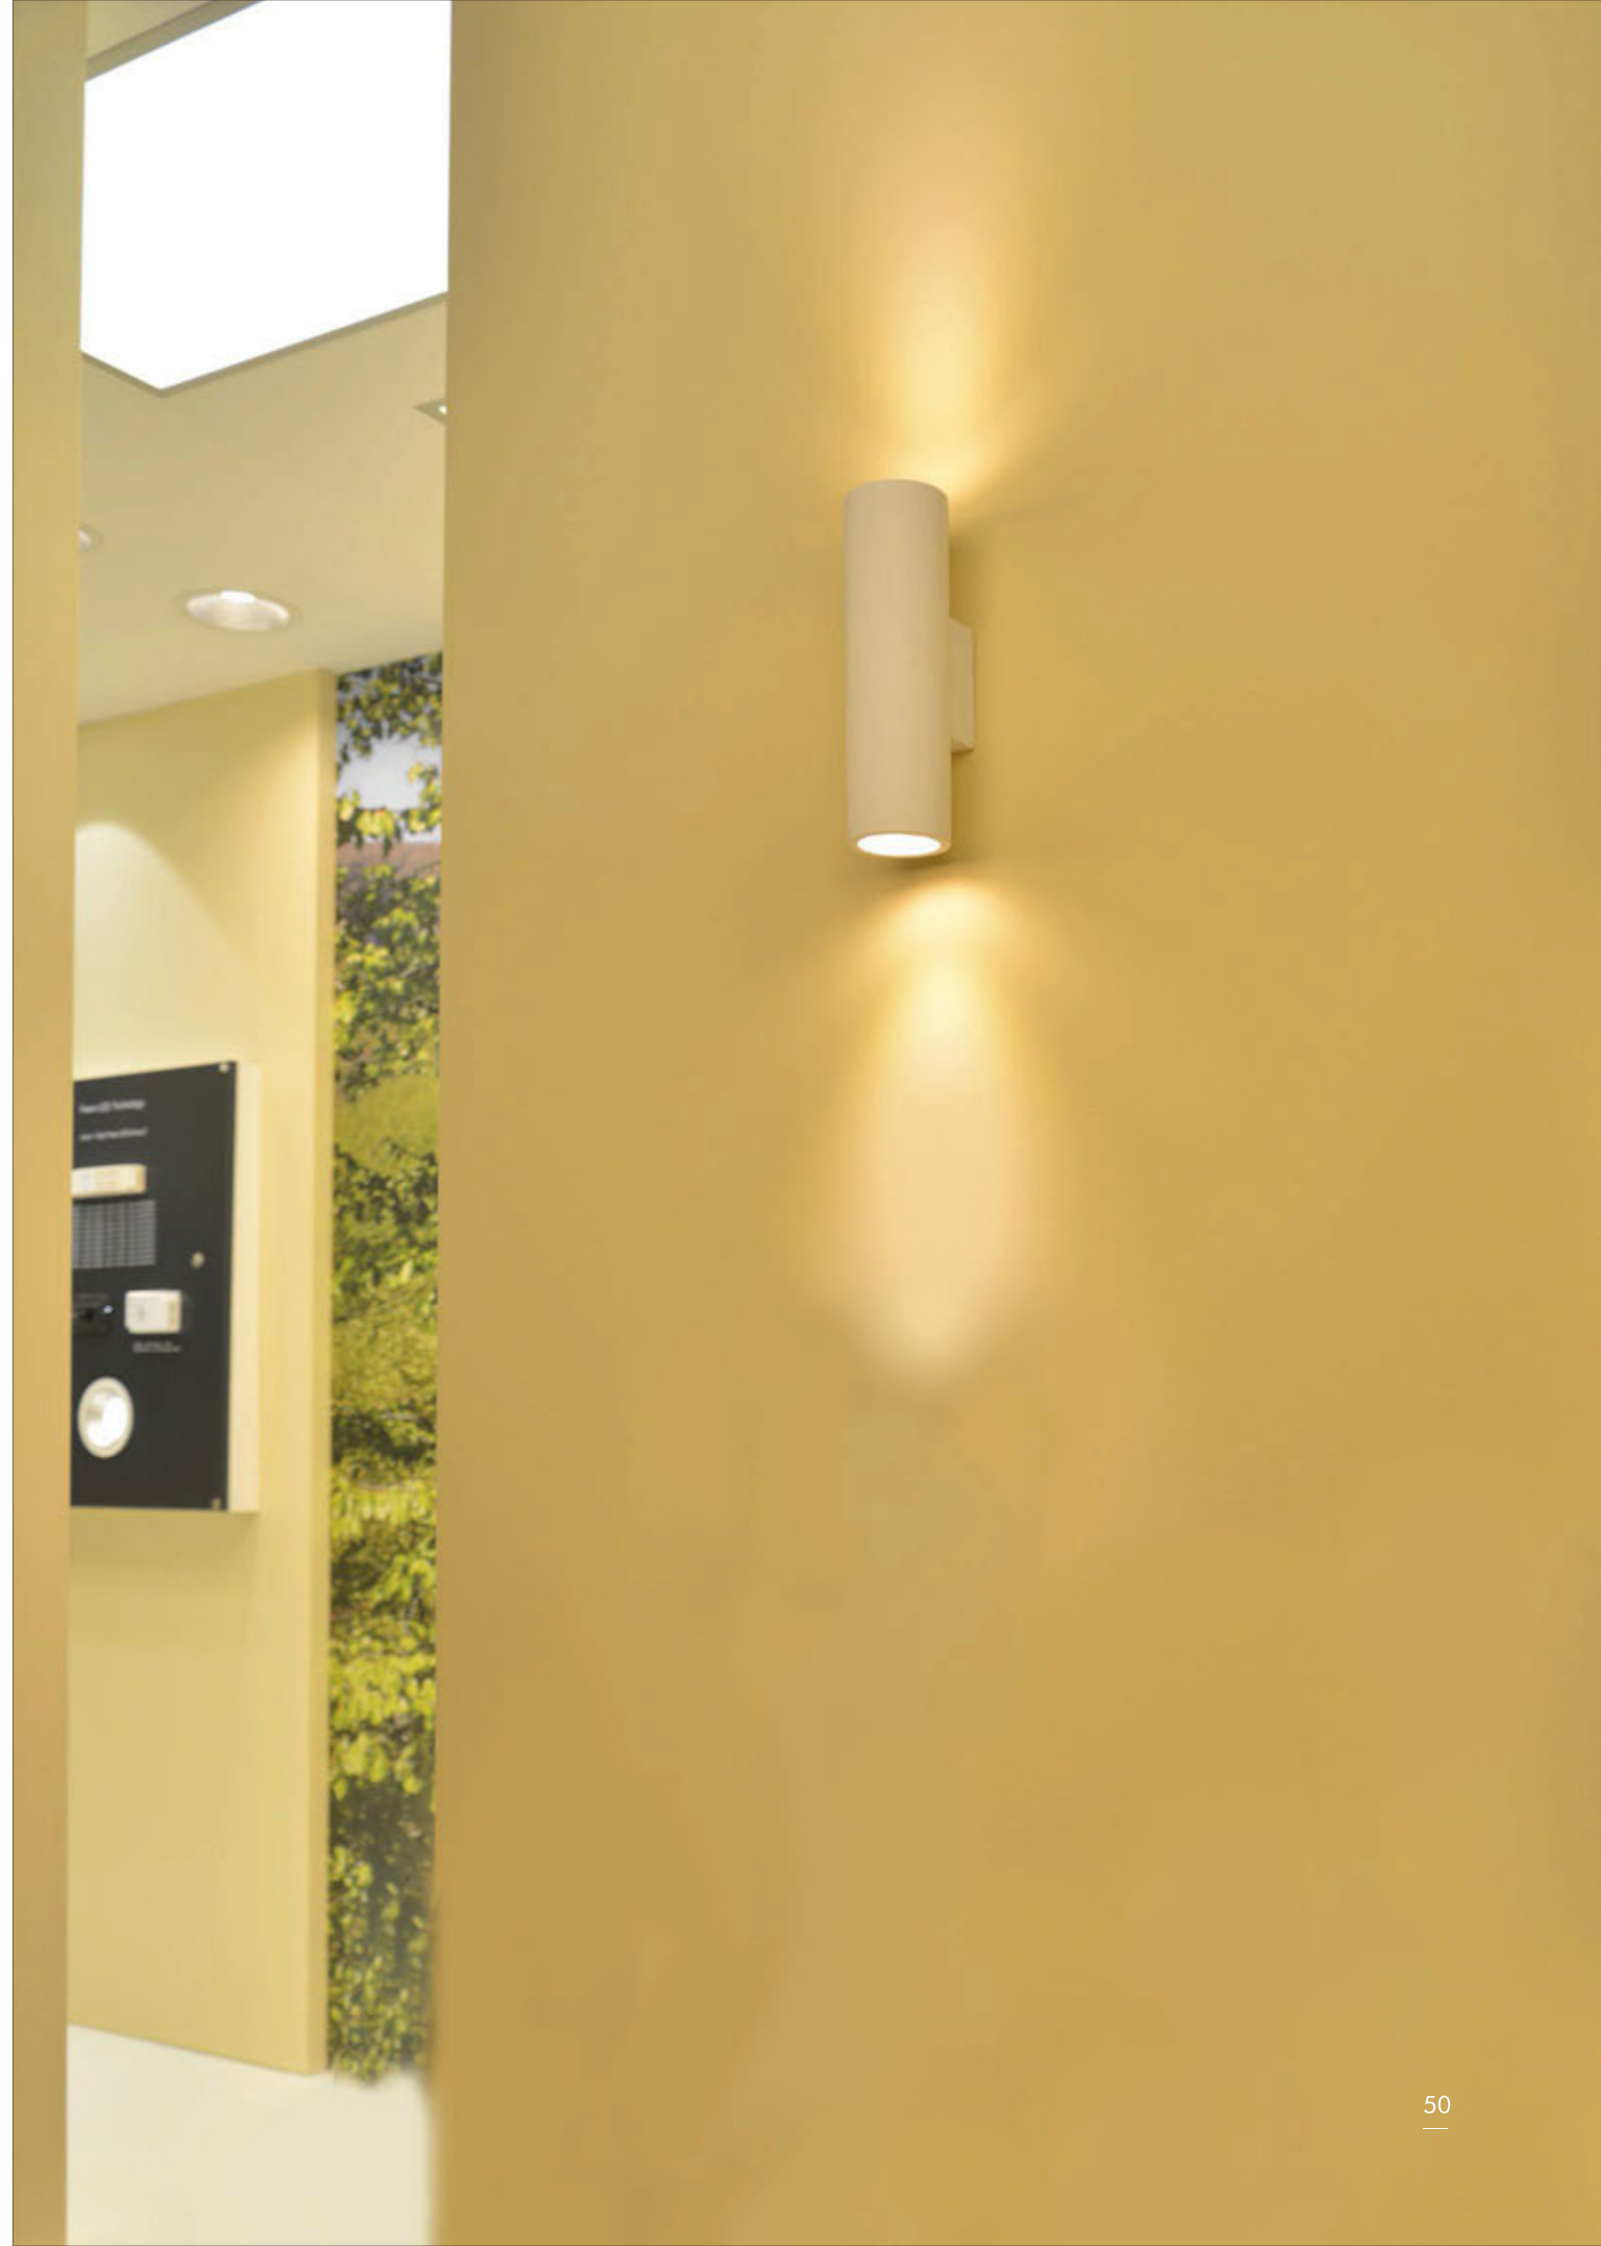

Grey
Smooth
Cement

Surface Mounted Wall Lamp

Item No.	Voltage	Frequency	Light Source	Wattage
MW-8302FS	220-240V	50Hz	E14	MAX 2x40W

CE RoHS IP20

Color/Material:

Item No.	Voltage	Frequency	Light Source	Wattage
MW-8321FS	220-240V	50Hz	E14	MAX 40W