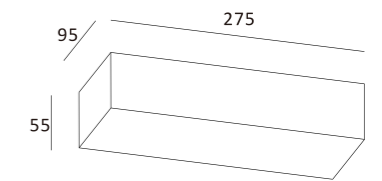

CE RoHS IP20

Color/Material:

White Gypsum (Paintable) Grey Smooth Cement Black Sandstone Cement White Sandstone Cement

Item No.	Voltage	Frequency	Light Source	Wattage
MW-8211FS	220-240V	50Hz	E14	MAX 40W