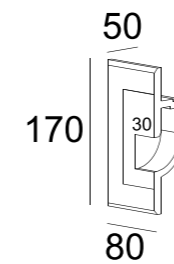

Soft Profile

MC-9703FS

Item No.	Voltage	Light Source	LED Strip Model	Wattage
MC-9703FS	DC 12V	LED Strip	SMD 5050 (excl.)	MAX 12W/1M