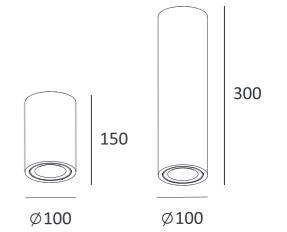

MJ-1027FS

- **Product Size:** $\varnothing 100 \times 150 / \varnothing 100 \times 300$
- **Body Color:** Black/White
- **Specification:** 11.5W(900lm)
  3000K/4000K/5000K, CRI 80/90
- **LED Brand:** CREE® PHILIPS
- **IP Rating:** IP20
- **Voltage:** 220-240V
- **Beam Angle:** 15°/25°/38°/60°
- **Material:** Aluminum

Body Color:

Body of luminaire is made of high quality aluminum, nice and simple cylinder shape, with corrosion resistance surface treatment, can be white or black color. Offers a reflector with high reflectivity, can be different beam angles.

MJ-1028FS

MJ-1029FS

- **Product Size:** $\varnothing 100 \times 300 / \varnothing 100 \times 150$
- **Body Color:** Black/White
- **Specification:** 11.5W(900lm)
  3000K/4000K/5000K, CRI 80/90
- **LED Brand:** CREE® PHILIPS
- **IP Rating:** IP20
- **Voltage:** 220-240V
- **Beam Angle:** 15°/25°/38°/60°
- **Material:** Aluminum

Body Color:

Body of luminaire is made of high quality aluminum, nice and simple cylinder shape, with corrosion resistance surface treatment, can be white or black color. Offers a reflector with high reflectivity, can be different beam angles.