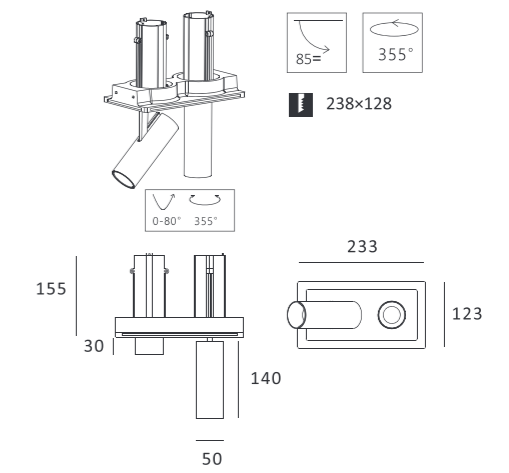

CE RoHS IP20