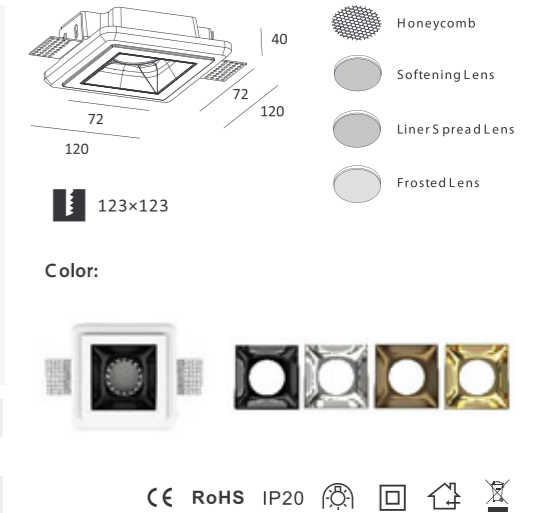

Item No.	Voltage	Frequency	Light Source	Wattage
MC-9155FS	220-240V	50Hz	GU10	MAX 13W
	12V	50Hz	GU5.3	MAX 13W