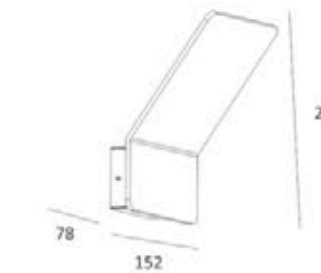

Color/Material: