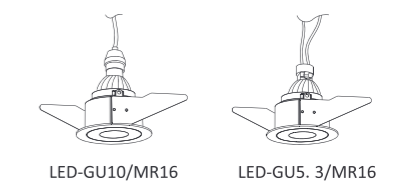

Round pinhole deep downlight

CE RoHS IP20

MJ-1032FS

- Product Size: $\varnothing 95 \times 52$
- Trim Color: Black/White
- Reflector Color: Black/White
- Specification: 1 $\times$ 10W LED MR16/3000K/CRI 80/800lm
- LED Brand: CREE®
- IP Rating: IP20
- Voltage: 220-240V
- Beam Angle: 20°/40°/60°
- Material: Die-casting Aluminum