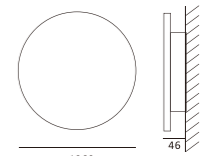

Surface Mounted Wall Lamp

Color/Material:

Item No.	Voltage	Frequency	Light Source	Wattage
MW-8445FS	220-240V	50Hz	SMD 5050	MAX 2.85W
MW-8446FS	220-240V	50Hz	SMD 5050	MAX 5.4W

Color/Material:

Item No.	Voltage	Frequency	Light Source	Wattage
MW-8415/MW-8415AFS	220-240V	50Hz	CREE XB-D	MAX 2x2W
	220-240V	50Hz	G9	MAX 40W