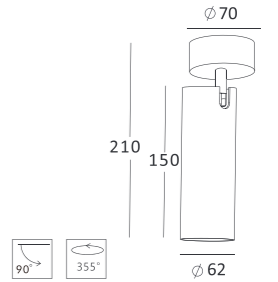

MJ-1063FS

- **Product Size:** 57 × 58 × 196
- **Housing Color:** Black/White
- **Jacket Color:** Black/White/Matt Gold/Silver
- **Specification:** 10W LED/ 3000K/ CRI80-90/ 870lm
- **LED Brand:** CREE PHILIPS LUMILEDS
- **IP Rating:** IP20
- **Voltage:** 220-240V
- **Rotation:** 0-45°/ 355°
- **Beam Angle:** 20°/40°/60°
- **Material:** Aluminum

Housing Color:

Jacket:

MJ-1080FS (GU10 Version Optional)

- **Product Size:** 62 × 150
- **Housing Color:** Black/White
- **Jacket Color:** Black/White/Matt Gold/Silver
- **Specification:** 14W LED/ 3000K/ CRI80/ 870lm
- **LED Brand:** CREE PHILIPS LUMILEDS
- **IP Rating:** IP20
- **Voltage:** 220-240V
- **Rotation:** 0-90°/ 355°
- **Beam Angle:** 20°/40°/60°
- **Material:** Aluminum

Housing Color:

Jacket:

MJ-1064FS

- **Product Size:** 57 × 58 × 341
- **Housing Color:** Black/White
- **Jacket Color:** Black/White/Matt Gold/Silver
- **Specification:** 2 × 10W LED/ 3000K/ CRI90/ 1800lm
- **LED Brand:** CREE PHILIPS LUMILEDS
- **IP Rating:** IP20
- **Voltage:** 220-240V
- **Rotation:** 0-45°/ 355°
- **Beam Angle:** 20°/40°/60°
- **Material:** Aluminum

Housing Color:

Jacket:

MJ-2003FS

- **Product Size:** 120 × 190
- **Housing Color:** Black/White
- **Jacket Color:** Black/White/Matt Gold/Silver
- **Specification:** 14W LED/ 3000K/ CRI80-90
- **LED Brand:** CREE PHILIPS LUMILEDS
- **IP Rating:** IP20
- **Voltage:** 220-240V
- **Rotation:** 0-90°/ 355°
- **Beam Angle:** 20°/40°/60°
- **Material:** Aluminum

Housing Color:

Jacket: