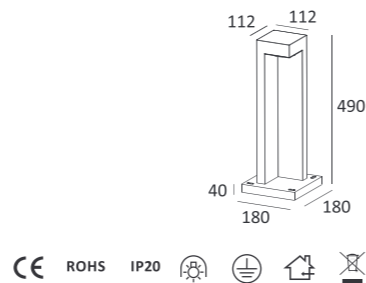

MO-7005FS

- Specification: 6.5W LED / 3000K/ CRI80/90
- LED Brand: CREE
- IP Rating: IP68
- Voltage: 220-240V~50/60Hz

Body color: