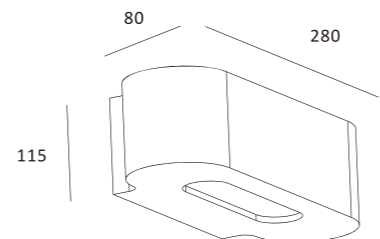

Surface Mounted Wall Lamp

CE RoHS IP20

Color/Material:

Item No.	Voltage	Frequency	Light Source	Wattage
MW-8510FS	220-240V	50Hz	CREE LED	MAX 2×3W
	220-240V	50Hz	G9	MAX 40W

CE RoHS IP20

Color/Material:

Item No.	Voltage	Frequency	Light Source	Wattage
MW-8430FS	220-240V	50Hz	EDISON C O B	MAX 1×5W