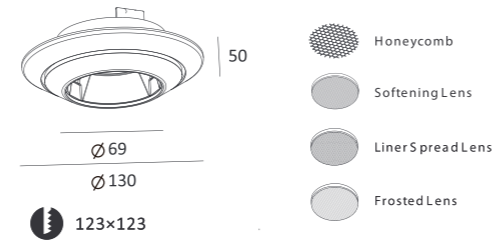

Item No.	Voltage	Frequency	Light Source	Wattage
MC-9156FS	220-240V	50Hz	GU10	MAX 35W
	12V	50Hz	GU5.3	MAX 35W