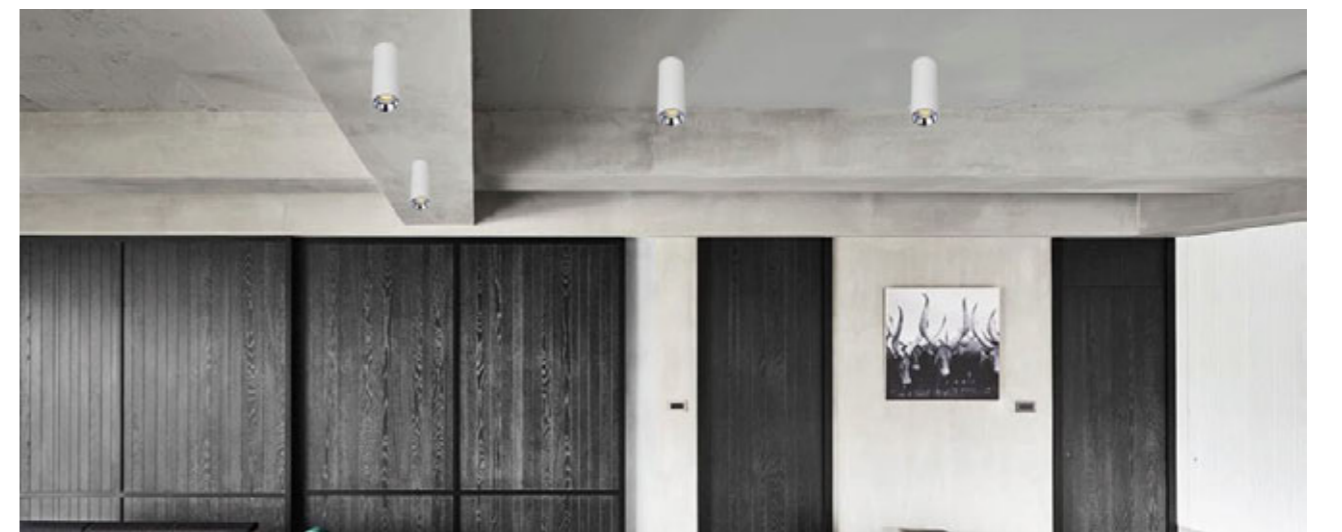

Surface Mounted Ceiling Lamp

Item No.	Voltage	Frequency	Light Source	Wattage
MC-9152FS	220-240V	50Hz	GU10	MAX 35W
	12V	50Hz	GU5.3	MAX 35W

Item No.	Voltage	Frequency	Light Source	Wattage
MC-9156FS	220-240V	50Hz	GU10	MAX 35W
	12V	50Hz	GU5.3	MAX 35W

Item No.	Voltage	Frequency	Light Source	Wattage
MC-9153FS	220-240V	50Hz	GU10	MAX 35W
	12V	50Hz	GU5.3	MAX 35W

Item No.	Voltage	Frequency	Light Source	Wattage
MC-9157FS	220-240V	50Hz	GU10	MAX 35W
	12V	50Hz	GU5.3	MAX 35W