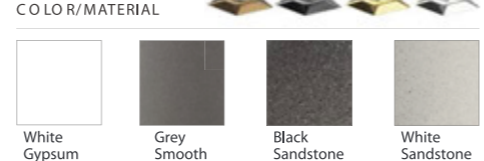

Item No.	Voltage	Frequency	Light Source	Wattage
MC-9157FS	220-240V	50Hz	GU10	MAX 35W
	12V	50Hz	GU5.3	MAX 35W