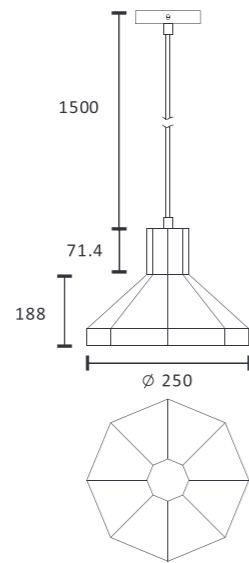

Pendant lamp

- Voltage: 220-240V
- Frequency: 50Hz
- Light Source: E27
- Wattage: MAX 25W

Color/Material:

Color/Material:

- Voltage: 220-240V
- Frequency: 50Hz
- Light Source: E27
- Wattage: MAX 25W