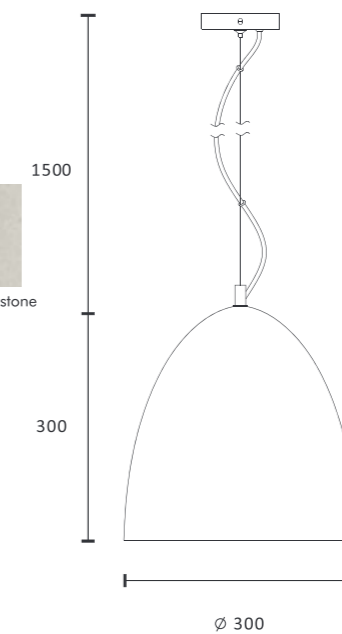

MH-2604FS

Color/Material:

- Voltage: 220-240V
- Frequency: 50Hz
- Light Source: E27
- Wattage: MAX 25W

CE RoHS IP20