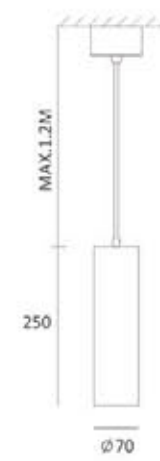

Color/Material:

- Voltage: 220-240V
- Frequency: 50Hz
- Light Source: MH-2309: GU10
  MH-2309Z: GU10
- Wattage: MAX 25W