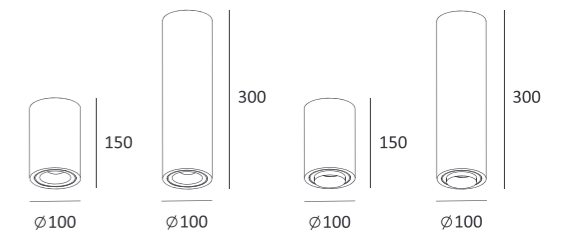

MJ-1027FS

- **Product Size:** $\varnothing 100 \times 150 / \varnothing 100 \times 300$
- **Body Color:** Black/White
- **Specification:** 11.5W(900lm)
  3000K/4000K/5000K, CRI 80/90
- **LED Brand:** CREE® PHILIPS
- **IP Rating:** IP20
- **Voltage:** 220-240V
- **Beam Angle:** 15°/25°/38°/60°
- **Material:** Aluminum

Body Color:

Body of luminaire is made of high quality aluminum, nice and simple cylinder shape, with corrosion resistance surface treatment, can be white or black color. Offers a reflector with high reflectivity, can be different beam angles.