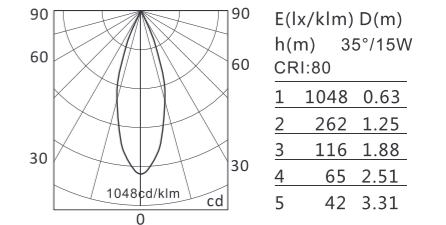

OPTIONS:
LED POWER SUPPLY 350-550mA-DC/DIM