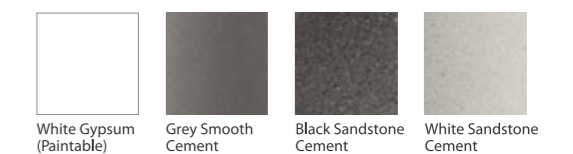

MH-2563FS

- Voltage: 220-240V
- Frequency: 50Hz
- Light Source: E27
- Wattage: MAX 25W

CE RoHS IP20

Color/Material: