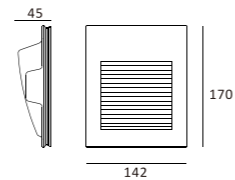

Trimless Wall Lamp

Item No.	Voltage	Constant Output Current	Light Source	Wattage
MW-3001FS	DC 3.2V	350mA	CREE LED	MAX 1×1W

Luminous Intensity Distribution Curve

145×173

CE RoHS IP20

Item No.	Voltage	Constant Output Current	Light Source	Wattage
MW-3006FS	DC 3.2V	350mA	CREE LED	MAX 1×1W