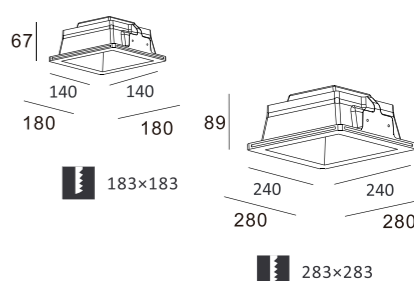

CE RoHS IP20

Item No.	Voltage	Frequency	Light Source	Wattage
MC-9306FS	220-240V	50Hz	Hongli SMD 2 3 85	MAX 9W
MC-9307FS	220-240V	50Hz	Hongli SMD 2 3 85	MAX 18W