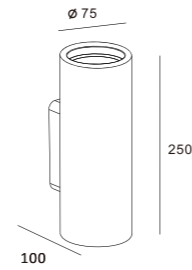

CE RoHS IP20

Color/Material:

White
Gypsum
(Paintable)

Grey
Smooth
Cement