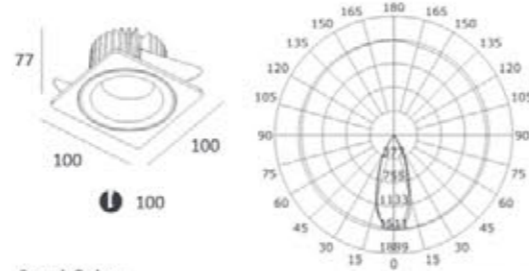

MJ-1004LFS

- Product Size: $\varnothing 82 \times 70$
- Body Color: Black/White
- Specification: 11.5W(900lm) 3000K/4000K/5000K, CRI 80/90
- LED Brand: CREE PHILIPS
- IP Rating: IP20
- Voltage: 220-240V
- Beam Angle: 15°/25°/38°/60°
- Material: Die-casting Aluminum