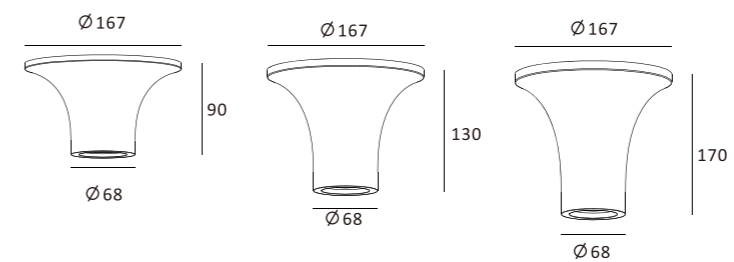

Surface Mounted Ceiling Lamp

Color/Material:

	White Gypsum (Paintable)		Grey Smooth Cement

CE RoHS IP20

Item No.	Voltage	Frequency	Light Source	Wattage
MC-9265FS	220-240V	50Hz	GU10	MAX 35W
MC-9266FS	220-240V	50Hz	GU10	MAX 35W
MC-9267FS	220-240V	50Hz	GU10	MAX 35W