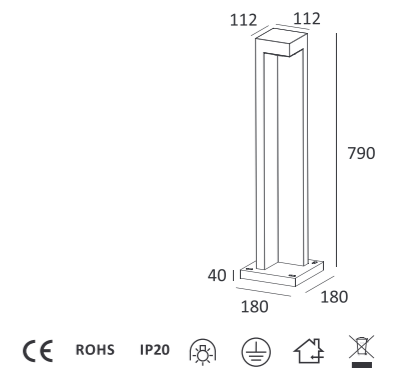

MO-7001FS

- Specification: 6.5W LED / 3000K/ CRI80/90
- LED Brand: CREE
- IP Rating: IP68
- Voltage: 220-240V~50/60Hz

Body color: