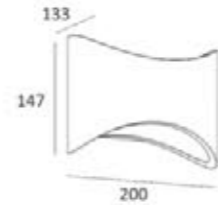

Surface Mounted Wall Lamp

CE RoHS IP20

COLOR/MATERIAL

Item No.	Voltage	Frequency	Light Source	Wattage
MW-8534FS	220-240V	50Hz	G9	MAX 40W

CE RoHS IP20

Color/Material:

Item No.	Voltage	Frequency	Light Source	Wattage
MW-8518FS	220-240V	50Hz	G9	MAX 40W

CE RoHS IP20

COLOR/MATERIAL

Item No.	Voltage	Frequency	Light Source	Wattage
MW-8537FS	220-240V	50Hz	G9	MAX 40W

CE RoHS IP20

COLOR/MATERIAL

Item No.	Voltage	Frequency	Light Source	Wattage
MW-8452FS	220-240V	50Hz	GU10	MAX 35W

CE RoHS IP20

Color/Material:

Item No.	Voltage	Frequency	Light Source	Wattage
MW-8527FS	220-240V	50Hz	COB 1304	6.3W

CE RoHS IP20

COLOR/MATERIAL

Item No.	Voltage	Frequency	Light Source	Wattage
MW-8222FS	220-240V	50Hz	SMD 5050	10.5W