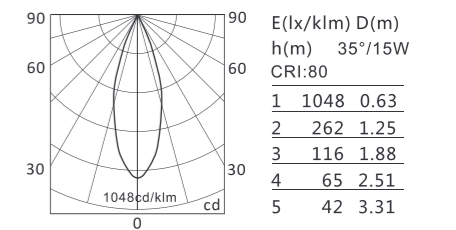

OPTIONS:
LED POWER SUPPLY 350-550mA-DC/DIM

Reflector Color

Recessed down light with high quality die-casting aluminum reflector. Multiple color options for the reflector are available and can be easily replaced. Light source with glass diffuser and 3D soft light effect. IP20, can also be IP44.