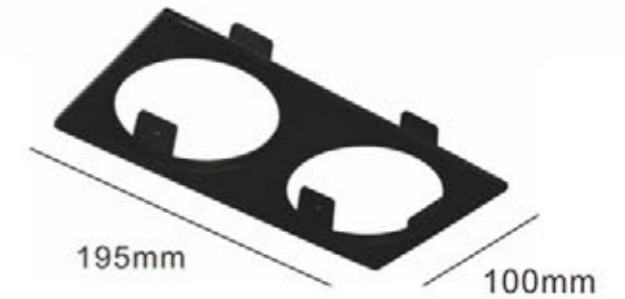

MJ-1004LFS

- Product Size: $\varnothing 82 \times 70$
- Body Color: Black/White
- Specification: 11.5W(900lm) 3000K/4000K/5000K, CRI 80/90
- LED Brand: CREE PHILIPS
- IP Rating: IP20
- Voltage: 220-240V
- Beam Angle: 15°/25°/38°/60°
- Material: Die-casting Aluminum