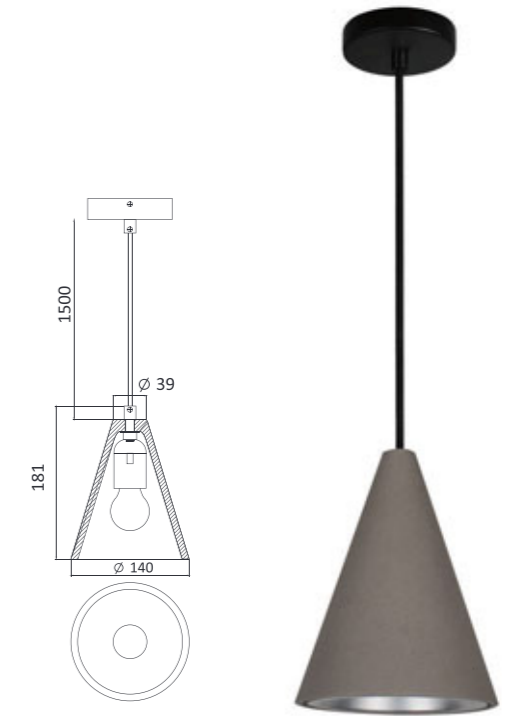

MH-2615FS

- Voltage: 220-240V
- Frequency: 50Hz
- Light Source: E27
- Wattage: MAX 25W

CE RoHS IP20

Color/Material: