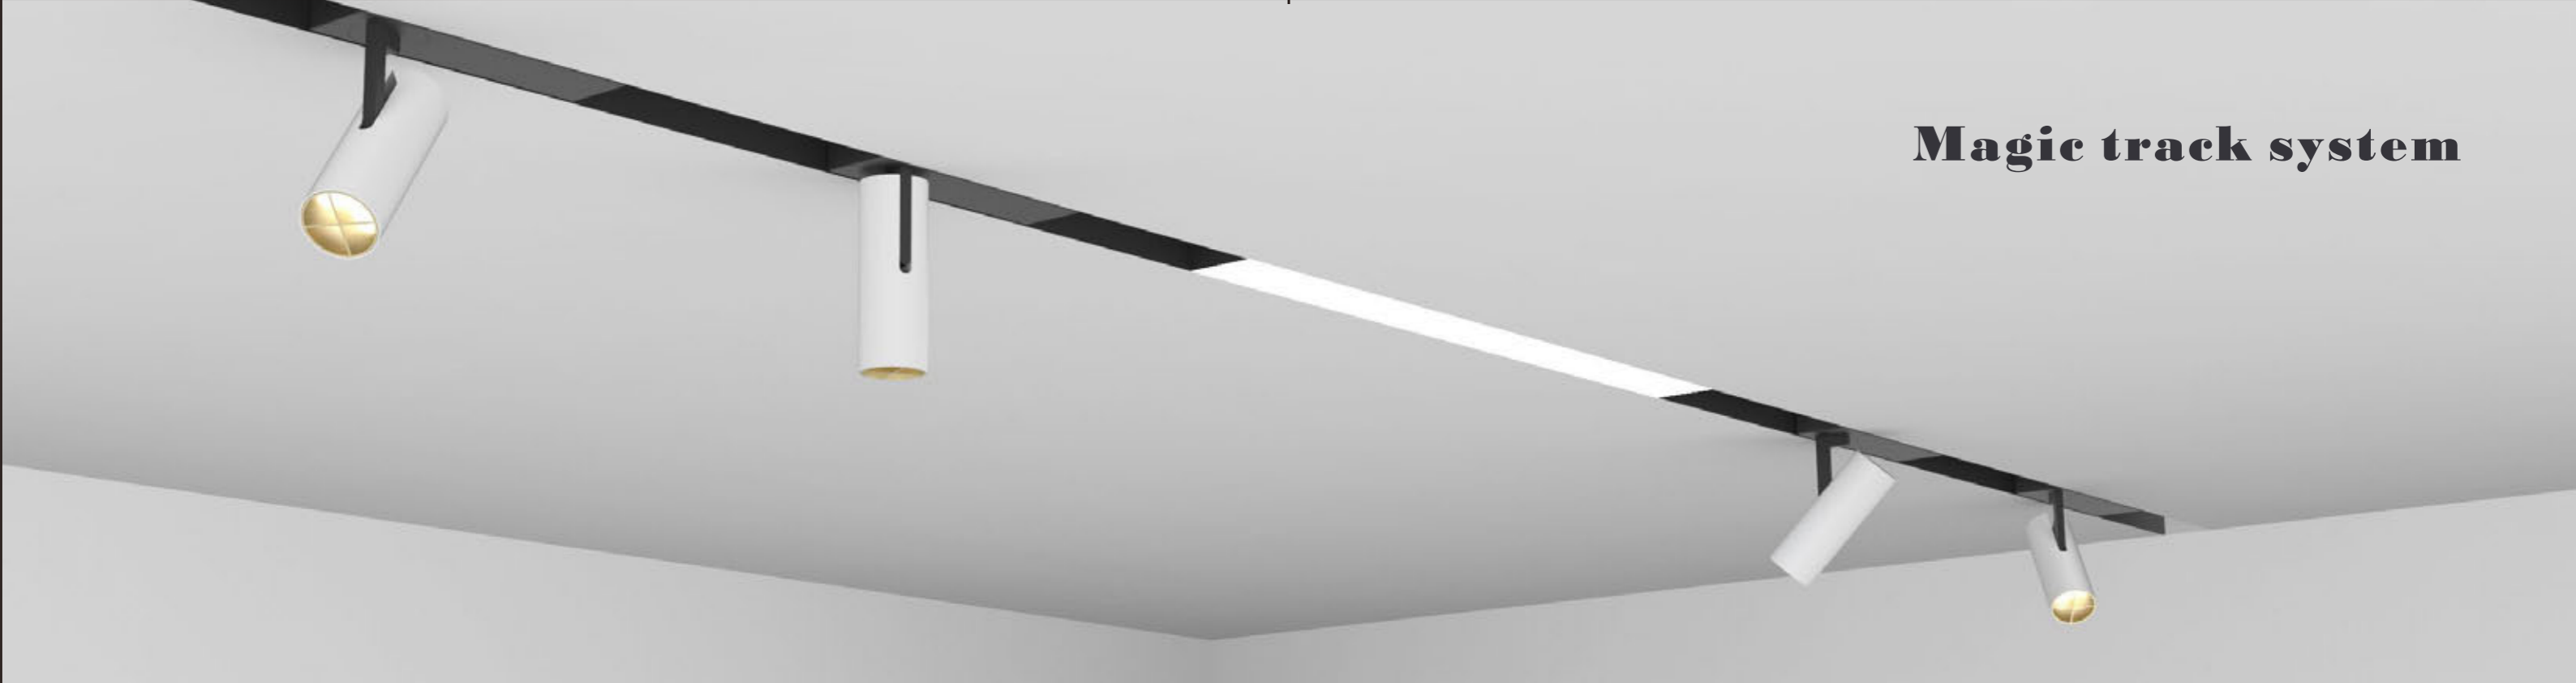

MJ-2033FS

Magic track system