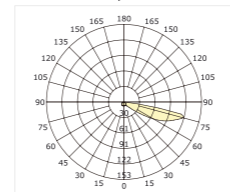

Luminous Intensity Distribution Curve

323×103

CE RoHS IP20

Item No.	Voltage	Constant Output Current	Light Source	Wattage
MW-3004FS	DC 3.2V	350mA	CREE LED	MAX 1×1W

Luminous Intensity Distribution Curve

145×173