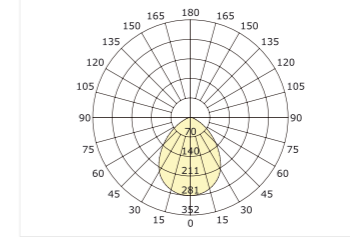

Trimless Downlight

MC-9007FS

MC-9008FS

Luminous Intensity Distribution Curve

CE RoHS IP20

Item No.	Voltage	Frequency	Light Source	Wattage
MC-9007FS	220-240V	50Hz	Hongli SMD 2 3 85	MAX 9W
MC-9008FS	220-240V	50Hz	Hongli SMD 2 3 85	MAX 18W