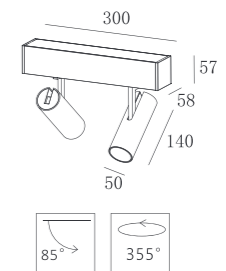

Surface mounted stick T

- Product Size: 155 × 58 × 200
- Specification: 14W LED/3000K/CRI 80/870lm
- LED Brand: CREE® PHILIPS LUMILEDS
- IP Rating: IP20
- Voltage: 220-240V
- Beam Angle: 20°/40°/60°
- Rotation: 0-85°/355°
- Material: Aluminum

Stick:

Jacket:

CE RoHS IP20

MJ-2035FS

- Product Size: 300 × 58 × 200
- Specification: 2 × 14W LED/3000K/CRI 80/870lm
- LED Brand: CREE® PHILIPS LUMILEDS
- IP Rating: IP20
- Voltage: 220-240V
- Beam Angle: 20°/40°/60°
- Rotation: 0-85°/355°
- Material: Aluminum

Stick:

Jacket:

CE RoHS IP20