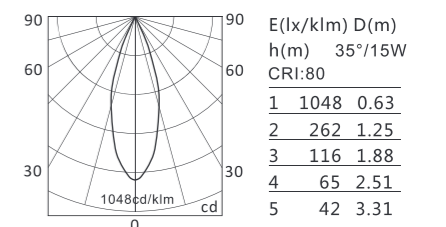

OPTIONS:
LED POWER SUPPLY 350-550mA-DC/DIM

Reflector Color:

Trimless recessed down light with separate pre-install frame, for indoor use, body of luminaire made of die-casting aluminum, offers a reflector with high reflectivity. Multiple color options are available for the reflector and can be easily replaced. LED Light source with glass diffuser and 3D soft light effect. IP20, can also be IP44.