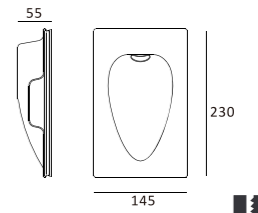

Item No.	Voltage	Constant Output Current	Light Source	Wattage
MW-3005FS	DC 3.2V	350mA	CREE LED	MAX 1×1W

Luminous Intensity Distribution Curve

148×233

CE RoHS IP20