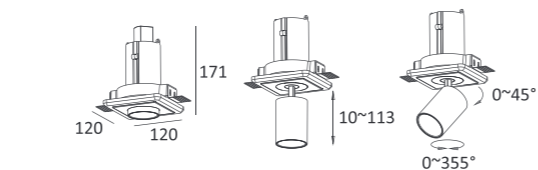

Housing Color:

Jacket

MJ-1056FS

- **Product Size:** 120 × 120 × 170
- **Housing Color:** Black/White
- **Jacket Color:** Black/White/Matt Gold/Silver
- **Specification:** 10W LED/ 3000K/ CRI80/ 870lm
- **LED Brand:** CREE® PHILIPS
- **IP Rating:** IP20
- **Voltage:** 220-240V
- **Rotation:** 0-45°/ 355°
- **Beam Angle:** 20°/40°/60°
- **Material:** Gypsum & Aluminum