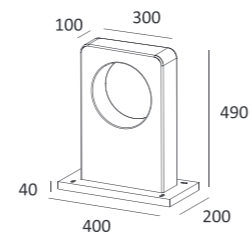

- **Specification:** 6.5W LED / 3000K/ CRI80/90
- **LED Brand:** CREE
- **IP Rating:** IP68
- **Voltage:** 220-240V~50/60Hz

Body color: