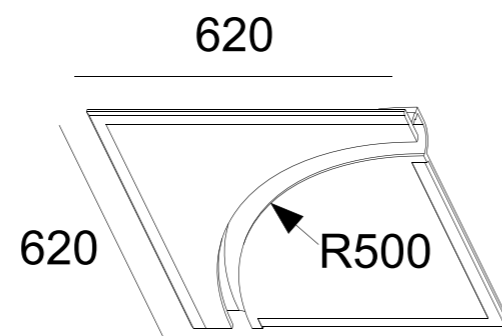

CE RoHS IP20

Item No.	Voltage	Light Source	LED Strip Model	Wattage
MC-9710FS	DC 12V	LED Strip	SMD 5050 (excl.)	MAX 12W/1M