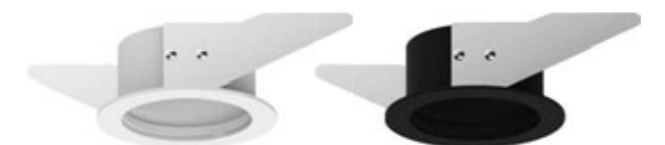

Square deep downlight

- Product Size: 90 × 90 × 61
- Trim Color: Black/White
- Reflector Color: Black/White/Matt Gold/Silver
- Specification: 1 × 10W LED MR16/3000K/CRI80/800lm
- LED Brand: CREE®
- IP Rating: IP20
- Voltage: 220-240V
- Beam Angle: 20°/40°/60°
- Material: Die-casting Aluminum

Adjustable deep downlight

Reflector

MJ-1035FS

- Product Size: Ø102 × 70
- Trim Color: Black/White
- Reflector Color: Black/White/Matt Gold/Silver
- Specification: 1 × 10W LED MR16/3000K/CRI 80/800lm
- LED Brand: CREE®
- IP Rating: IP20
- Voltage: 220-240V
- Beam Angle: 20°/40°/60°
- Rotation: 0-30°/ 355°
- Material: Die-casting Aluminum