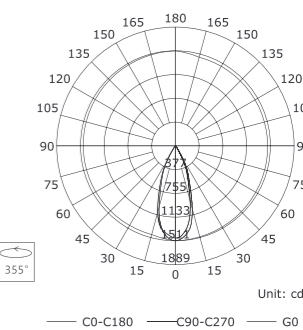

Unit: cd
C0-C180 C90-C270 G0
OPTIONS:
LED POWER SUPPLY 250mA-DC/DIM

Body of luminaire is made of high quality die-casting aluminum, exquisite and fashion, with corrosion resistance surface treatment, can be white or black color etc. Offers a reflector with high reflectivity, can be different beam angles. Horizontal rotation 355°, vertical rotation 90°. Unique design with light ring effect.

CE RoHS IP20