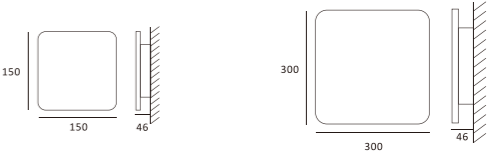

Color/Material:

White Gypsum (Paintable)
 Grey Smooth Cement
 Black Sandstone Cement
 White Sandstone Cement

CE RoHS IP20

Item No.	Voltage	Frequency	Light Source	Wattage
MW-8444FS	220-240V	50Hz	SMD 5050	MAX 9W
MW-8442FS	220-240V	50Hz	SMD 5050	MAX 13W