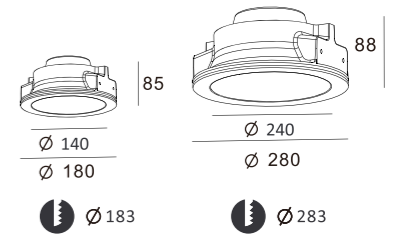

Trimless Downlight

MC-9007FS

MC-9008FS

Luminous Intensity Distribution Curve

CE RoHS IP20

Item No.	Voltage	Frequency	Light Source	Wattage
MC-9007FS	220-240V	50Hz	Hongli SMD 2 3 85	MAX 9W
MC-9008FS	220-240V	50Hz	Hongli SMD 2 3 85	MAX 18W