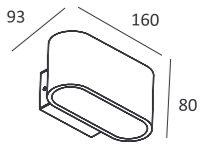

MJ-1095FS/MJ-1095GFS

- **Product Size:** 160 × 93 × 80mm
- **External Color:** Black
- **Internal Color:** Gold/Silver
- **Specification:** MJ-1095G G9 (Bulb excluded)
MJ-1095 10 W LED, 2700K/3000 K/4000K, CRI80/CRI90
- **LED Brand:** CREE® PHILIPS® bridgelux
- **IP Rating:** IP20
- **Voltage:** 220-240V
- **Life Hours:** 50000 hours