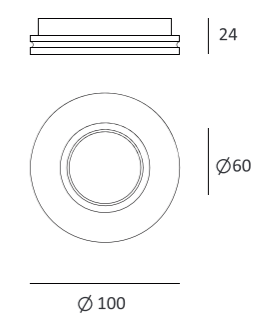

Trimless Downlight

103×103

CE RoHS IP20

Item No.	Voltage	Frequency	Light Source	Wattage
MC-9222FS	220-240V	50Hz	GU10	MAX 35W
	12V	50Hz	GU5.3	MAX 35W

Ø103

CE RoHS IP20

Item No.	Voltage	Frequency	Light Source	Wattage
MC-9222RFS	220-240V	50Hz	GU10	MAX 35W
	12V	50Hz	GU5.3	MAX 35W