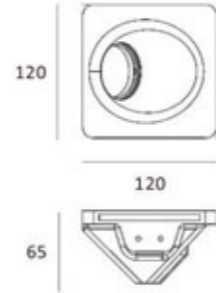

Trimless Downlight