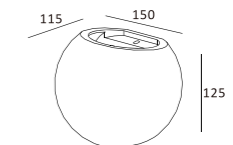

MW-8415FS / MW-8415AFS