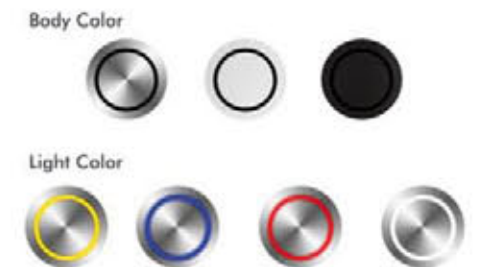

CE RoHS IP20