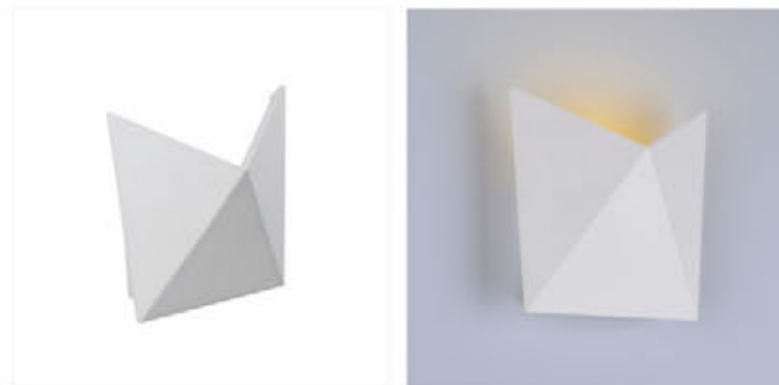

CE RoHS IP20

Color/Material:

Item No.	Voltage	Frequency	Light Source	Wattage
MW-8527FS	220-240V	50Hz	COB 1304	6.3W