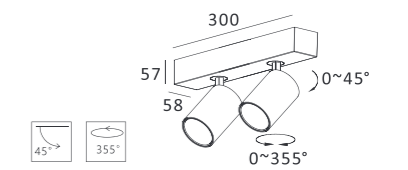

- Product Size: 58 × 57 × 155
- Housing Color: Black/White
- Jacket Color: Black/White/Matt Gold/Silver
- Specification: 10W LED/ 3000K/ CRI80-90
- LED Brand: CREE PHILIPS LUMILEDS
- IP Rating: IP20
- Voltage: 220-240V
- Rotation: 0-45°/ 355°
- Beam Angle: 20°/40°/60°
- Material: Aluminum

Housing Color:

Jacket

Housing Color:

- Product Size: 210 × 210 × 136
- Housing Color: Black/White
- Jacket Color: Black/White/Matt Gold/Silver
- Specification: 10W LED/ 3000K/ CRI80-90
- LED Brand: CREE PHILIPS LUMILEDS
- IP Rating: IP20
- Voltage: 220-240V
- Rotation: 0-30°/ 355°
- Beam Angle: 20°/40°/60°
- Material: Gypsum & Aluminum

Housing Color:

- Product Size: 320 × 210 × 136
- Housing Color: Black/White
- Jacket Color: Black/White/Matt Gold/Silver
- Specification: 2 × 10W LED/ 3000K/ CRI90/ 1800lm
- LED Brand: CREE PHILIPS LUMILEDS
- IP Rating: IP20
- Voltage: 220-240V
- Rotation: 0-30°/ 355°
- Beam Angle: 20°/40°/60°
- Material: Gypsum & Aluminum

- Product Size: 58 × 57 × 300
- Housing Color: Black/White
- Jacket Color: Black/White/Matt Gold/Silver
- Specification: 2 × 10W LED/ 3000K/ CRI90/ 1800lm
- LED Brand: CREE PHILIPS LUMILEDS
- IP Rating: IP20
- Voltage: 220-240V
- Rotation: 0-45°/ 355°
- Beam Angle: 20°/40°/60°
- Material: Aluminum

Housing Color:

Jacket