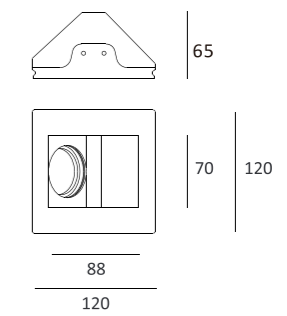

123×123

CE RoHS IP20

Item No.	Voltage	Frequency	Light Source	Wattage
MC-9229FS	220-240V	50Hz	GU10	MAX 35W
	12V	50Hz	GU5.3	MAX 35W