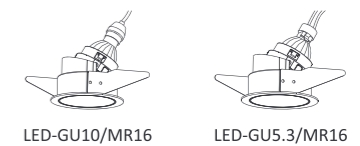

95

MJ-1035FS

- Product Size: Ø102 × 70
- Trim Color: Black/White
- Reflector Color: Black/White/Matt Gold/Silver
- Specification: 1 × 10W LED MR16/3000K/CRI 80/800lm
- LED Brand: CREE®
- IP Rating: IP20
- Voltage: 220-240V
- Beam Angle: 20°/40°/60°
- Rotation: 0-30°/ 355°
- Material: Die-casting Aluminum