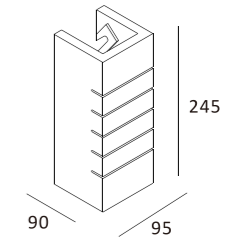

Surface Mounted Wall Lamp

CE RoHS IP20

Color/Material:

White Gypsum (Paintable)

Item No.	Voltage	Frequency	Light Source	Wattage
MW-8202FS	220-240V	50Hz	E14	MAX 40W