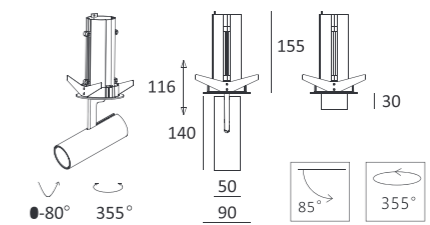

Color options for parts:

CE RoHS IP20

Recessed magic stick

MJ-2037FS (GU10 Version Optional)

- Product Size: $\varnothing 50 \times 185$
- Jacket Color: Black/White/Matt Gold/Silver
- Specification: 10W LED/ 3000K/ CRI80-90/ 870lm
- LED Brand: CREE® PHILIPS
- IP Rating: IP20
- Voltage: 220-240V
- Rotation: 0-85°/ 355°
- Beam Angle: 20°/40°/60°
- Material: Aluminum