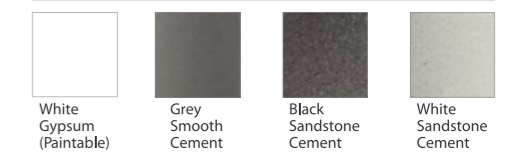

CE RoHS IP20

Color/Material: