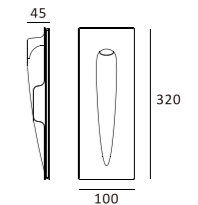

Item No.	Voltage	Constant Output Current	Light Source	Wattage
MW-3006FS	DC 3.2V	350mA	CREE LED	MAX 1×1W

Luminous Intensity Distribution Curve

323×103

CE RoHS IP20