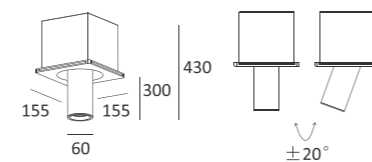

Swing stick

MJ-9277FS

- **Product Size:** 155 × 155 × 230
- **Specification:** MR16/MAX 35W / 3000 K
- **Stick Color:** Black/White
- **IP Rating:** IP20
- **Voltage:** 220-240V
- **Beam Angle:** 20°/40°/60°
- **Rotation:** 0-20°
- **Material:** Gypsum & Aluminum