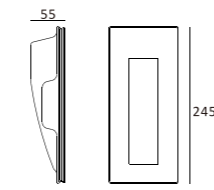

Item No.	Voltage	Constant Output Current	Light Source	Wattage
MW-3003FS	DC 3.2V	350mA	CREE LED	MAX 1x1W

Luminous Intensity Distribution Curve

248x113

CE RoHS IP20