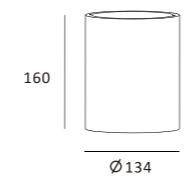

NEW COLOR/MATERIAL

Surface Mounted Ceiling Lamp

Color/Material:

Item No.	Voltage	Frequency	Light Source	Wattage
MC-9421FS	220-240V	50Hz	Hongli SMD 2 385	MAX 15W
MC-9429FS	220-240V	50Hz	Hongli SMD 2 385	MAX 15W