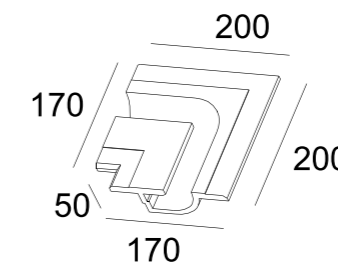

MC-9703ZFS