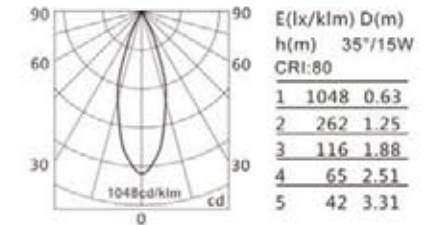

MJ-1008FS

- Product Size: $\varnothing 140 \times 69$
- Body Color: White
- Specification: 11W(705lm)
  3000K/4000K/5000K, CRI 80/90
- LED Brand: CREE PHILIPS
- IP Rating: IP20
- Voltage: 220-240V
- Beam Angle: 15°/25°/38°/60°
- Material: Gypsum + Aluminum

OPTIONS:
LED POWER SUPPLY 350-550mA-DC/DIM

CE RoHS IP20