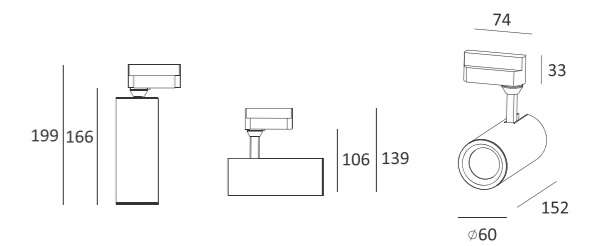

CE RoHS IP20