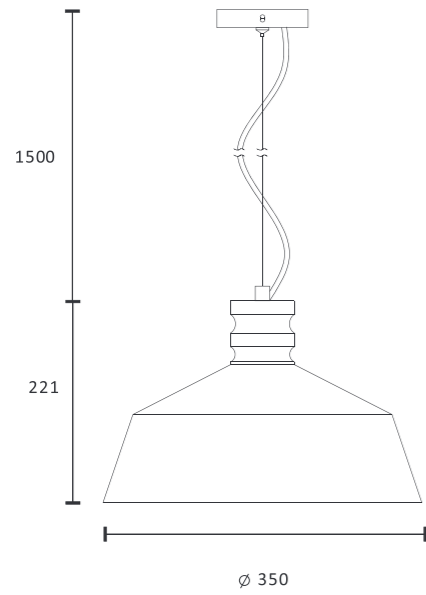

Pendant lamp

MH-2526FS

Color/Material:

- Voltage: 220-240V
- Frequency: 50Hz
- Light Source: E27
- Wattage: MAX 40W