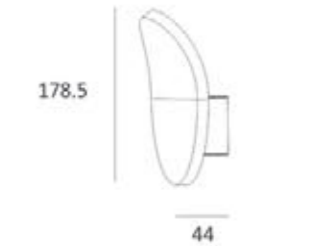

Surface Mounted Wall Lamp

Item No.	Voltage	Frequency	Light Source	Wattage
MW-8224FS	220-240V	50Hz	SMD 2835	7W

Color/Material:

Item No.	Voltage	Frequency	Light Source	Wattage
MW-8521FS	220-240V	50Hz	SMD 3030	7.2W

Color/Material:

Item No.	Voltage	Frequency	Light Source	Wattage
MW-8225FS	220-240V	50Hz	SMD 2835	7W

Color/Material:

Item No.	Voltage	Frequency	Light Source	Wattage
MW-8522FS	220-240V	50Hz	COB 1304	6.3W

Color/Material:

Item No.	Voltage	Frequency	Light Source	Wattage
MW-8226FS	220-240V	50Hz	SMD 2835	7W

Color/Material:

Item No.	Voltage	Frequency	Light Source	Wattage
MW-8523FS	220-240V	50Hz	COB 1304	6.3W

Color/Material: