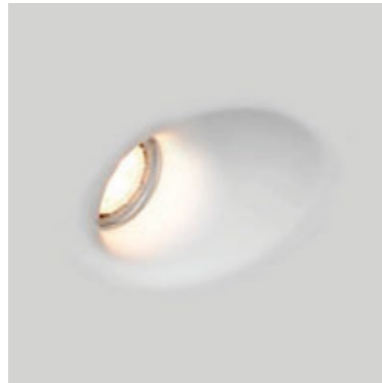

Trimless Downlight