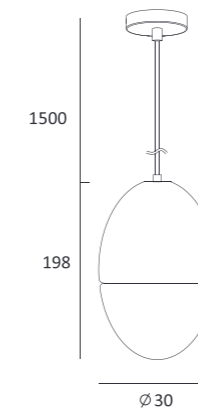

Pendant lamp

MH-2564FS

Color/Material:

- Voltage: 220-240V
- Frequency: 50Hz
- Light Source: E27
- Wattage: MAX 25W

CE RoHS IP20     

MH-2563FS

- Voltage: 220-240V
- Frequency: 50Hz
- Light Source: E27
- Wattage: MAX 25W