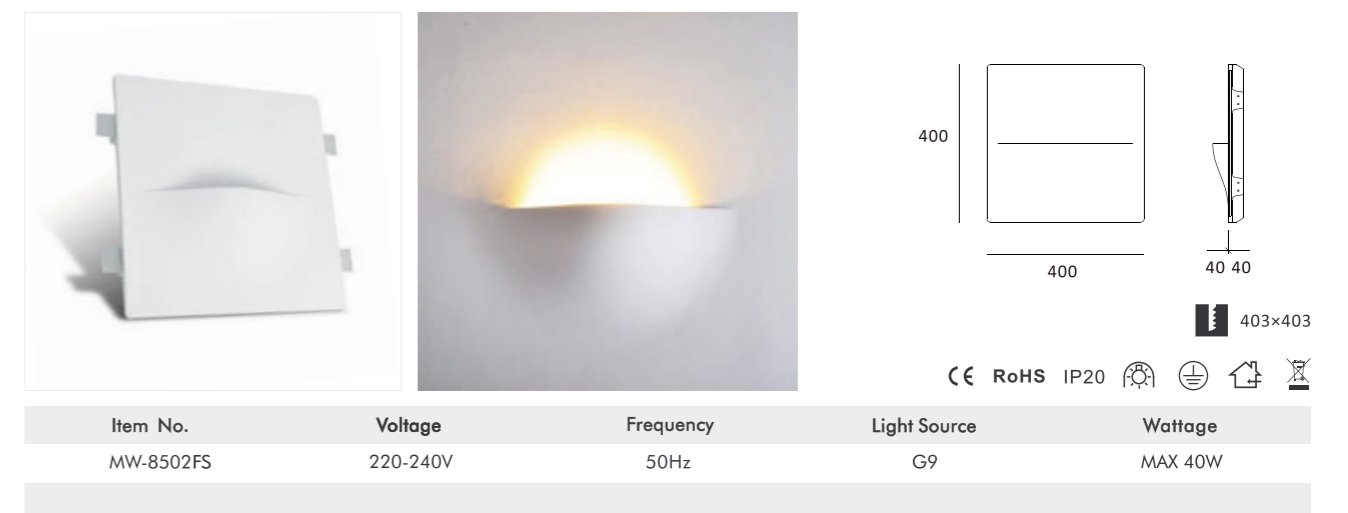

CE RoHS IP20

Item No.	Voltage	Constant Output Current	Light Source	Wattage
MW-9431FS	DC 3.2V	350mA	CREE LED	MAX 1×1W

Luminous Intensity Distribution Curve

183×123

CE RoHS IP20

Trimless Wall Lamp

Item No.	Voltage	Frequency	Light Source	Wattage
MW-3013FS	220-240V	50Hz	GU10	MAX 35W
MW-3014FS	220-240V	50Hz	GU10	MAX 35W