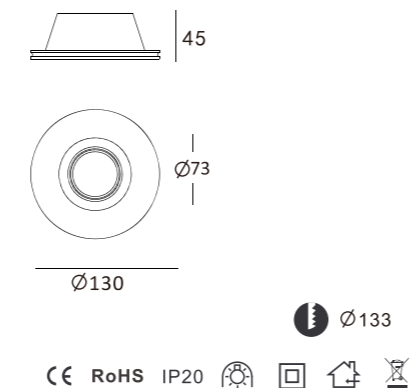

Item No.	Voltage	Frequency	Light Source	Wattage
MC-9130FS	220-240V	50Hz	GU10	MAX 35W
	12V	50Hz	GU5.3	MAX 35W