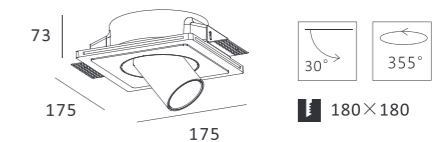

Tono round trimless