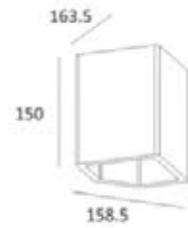

Surface Mounted Wall Lamp

CE RoHS IP20

COLOR/MATERIAL