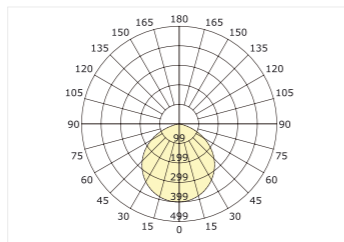

Trimless Downlight

MC-9335BFS

MC-9335AFS

Luminous Intensity Distribution Curve

CE RoHS IP20

Item No.	Voltage	Frequency	Light Source	Wattage
MC-9335AFS	220-240V	50Hz	Hongli SMD 2 385	MAX 18W
MC-9335BFS	220-240V	50Hz	Hongli SMD 2 385	MAX 9W