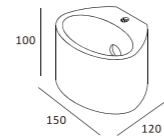

MW-8417FS/MW-8424FS