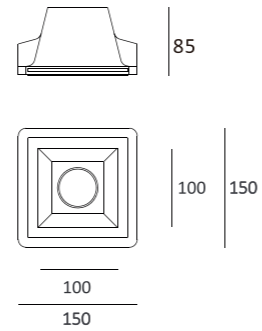

123×123

CE RoHS IP20

Item No.	Voltage	Frequency	Light Source	Wattage
MC-9230FS	220-240V	50Hz	GU10	MAX 35W
	12V	50Hz	GU5.3	MAX 35W

153×153

CE RoHS IP20

Item No.	Voltage	Frequency	Light Source	Wattage
MC-9419FS	220-240V	50Hz	GU10	MAX 35W
	12V	50Hz	GU5.3	MAX 35W