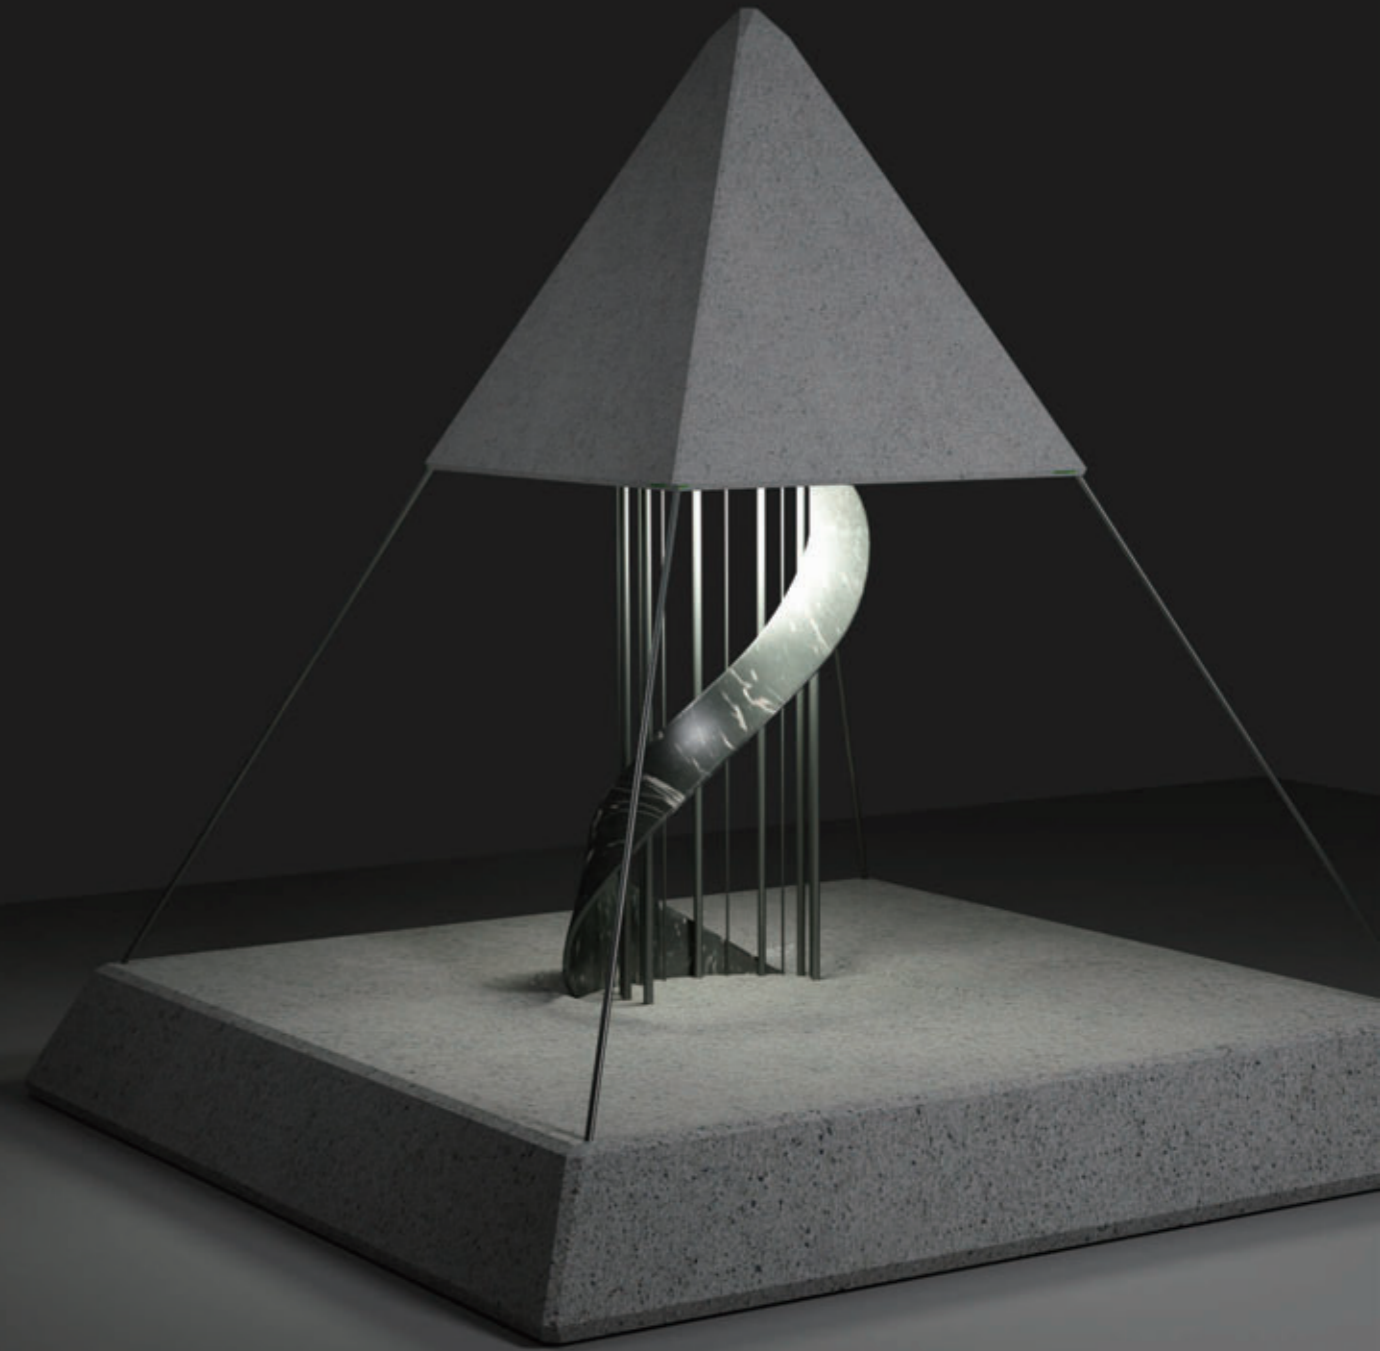

Trimless Downlight

Item No.	Voltage	Frequency	Light Source	Wattage
MC-9129FS	220-240V	50Hz	GU10	MAX 35W
	12V	50Hz	GU5.3	MAX 35W

Item No.	Voltage	Frequency	Light Source	Wattage
MC-9129GFS	220-240V	50Hz	GU10	MAX 35W
	12V	50Hz	GU5.3	MAX 35W