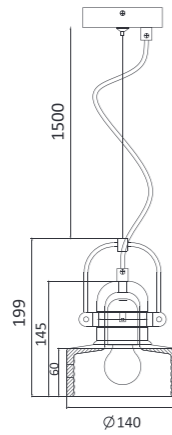

Pendant lamp

MH-2613FS