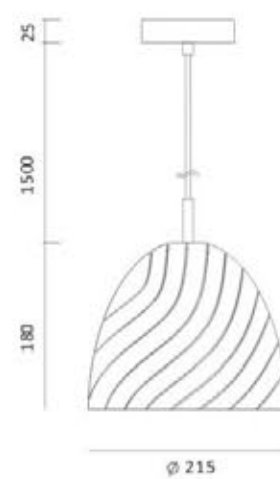

MH-2509FS

Color/Material:

- Voltage: 220-240V
- Frequency: 50Hz
- Light Source: E27
- Wattage: MAX 25W