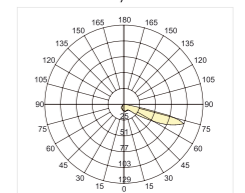

Item No.	Voltage	Constant Output Current	Light Source	Wattage
MW-9431FS	DC 3.2V	350mA	CREE LED	MAX 1×1W

Luminous Intensity Distribution Curve