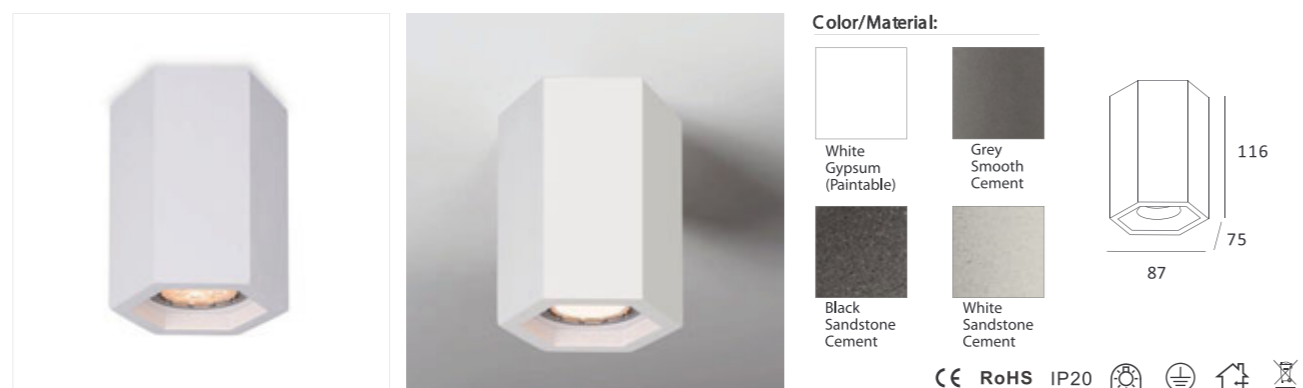

Surface Mounted Ceiling Lamp

Item No.	Voltage	Frequency	Light Source	Wattage
MC-9261FS	220-240V	50Hz	GU10	MAX 35W

Item No.	Voltage	Frequency	Light Source	Wattage
MC-9271FS	220-240V	50Hz	GU10	MAX 50W

Item No.	Voltage	Frequency	Light Source	Wattage
MC-9279FS	220-240V	50Hz	GU10	MAX 50W