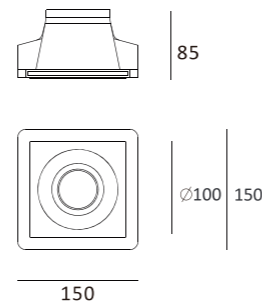

Trimless Downlight

123×123

CE RoHS IP20

Item No.	Voltage	Frequency	Light Source	Wattage
MC-9230FS	220-240V	50Hz	GU10	MAX 35W
	12V	50Hz	GU5.3	MAX 35W

153×153

CE RoHS IP20

Item No.	Voltage	Frequency	Light Source	Wattage
MC-9419FS	220-240V	50Hz	GU10	MAX 35W
	12V	50Hz	GU5.3	MAX 35W