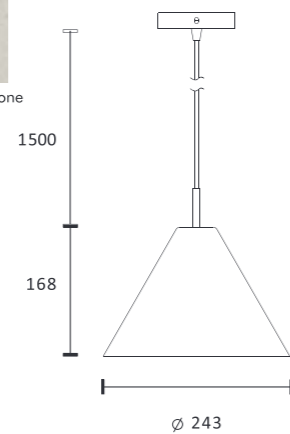

Pendant lamp

- Voltage: 220-240V
- Frequency: 50Hz
- Light Source: E27
- Wattage: MAX 25W

Color/Material:

- Voltage: 220-240V
- Frequency: 50Hz
- Light Source: E27
- Wattage: MAX 25W

Color/Material:

Color/Material:

- Voltage: 220-240V
- Frequency: 50Hz
- Light Source: E27
- Wattage: MAX 25W