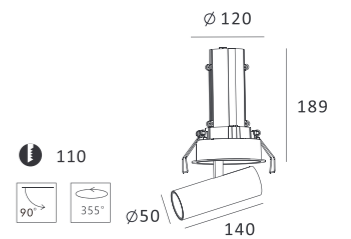

Housing Color:

Jacket:

Magic stick slim

MJ-2012FS

- Product Size: 200 × 200 × 380
- Specification: 1 × 2W LED/3000K
- LED Brand: CREE®
- Stick Color: Black/White
- IP Rating: IP20
- Voltage: 220-240V
- Beam Angle: 20°/40°/60°
- Rotation: 0-20°
- Material: Gypsum & Aluminum