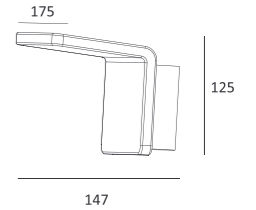

MJ-1126FS

- **Product Size:** 147×175×125
- **Color:** Black/White
- **Specification:** 7.2W SMD 3030/ Bridgelux with dimmable driver 2700/3000k/4000K, CRI 80/90
- **IP Rating:** IP20
- **Voltage:** 220-240V
- **Dimmable:** YES

Exterior Color: