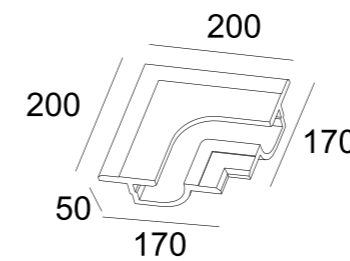

MC-9703LFS