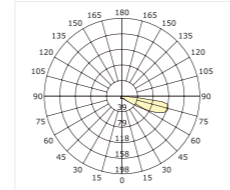

Item No.	Voltage	Constant Output Current	Light Source	Wattage
MW-3003FS	DC 3.2V	350mA	CREE LED	MAX 1x1W

Luminous Intensity Distribution Curve

248x113

CE RoHS IP20