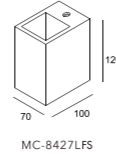

Surface Mounted Wall Lamp

Color/Material:

Item No.	Voltage	Frequency	Light Source	Wattage
MW-8426LFS	220-240V	50Hz	CREE LED	MAX 2×3W
MW-8426GFS	220-240V	50Hz	G9	MAX 25W
MW-8427LFS	220-240V	50Hz	CREE LED	MAX 2×3W
MW-8427GFS	220-240V	50Hz	G9	MAX 25W

Color/Material:

Item No.	Voltage	Frequency	Light Source	Wattage
MW-8438FS	220-240V	50Hz	LED COB	MAX 1×5W
MW-8439FS	220-240V	50Hz	LED COB	MAX 1×5W