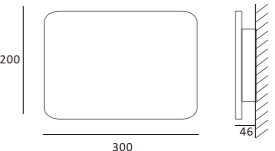

Color/Material:

White Gypsum (Paintable)
 Grey Smooth Cement
 Black Sandstone Cement
 White Sandstone Cement

CE RoHS IP20

Item No.	Voltage	Frequency	Light Source	Wattage
MW-8441FS	220-240V	50Hz	SMD 5050	MAX 11W