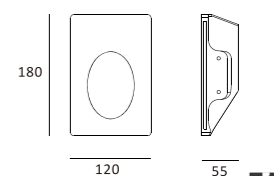

Item No.	Voltage	Constant Output Current	Light Source	Wattage
MW-9431FS	DC 3.2V	350mA	CREE LED	MAX 1×1W

Luminous Intensity Distribution Curve