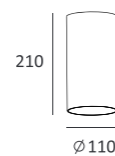

OPTIONS:
LED POWER SUPPLY 350-550mA-DC/DIM