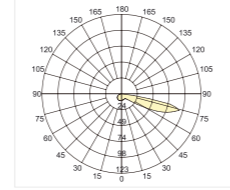

Luminous Intensity Distribution Curve

168x83

CE RoHS IP20

Item No.	Voltage	Frequency	Light Source	Wattage
MW-3015FS	220-240V	50Hz	GU10	MAX 35W

503x203

CE RoHS IP20

Item No.	Voltage	Constant Output Current	Light Source	Wattage
MW-3003FS	DC 3.2V	350mA	CREE LED	MAX 1x1W