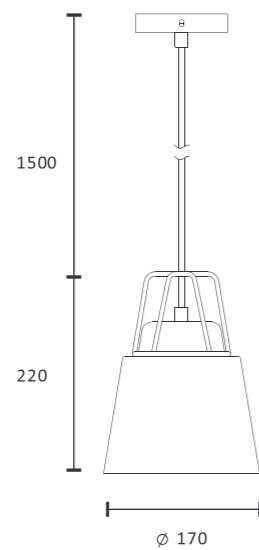

- Voltage: 220-240V
- Frequency: 50Hz
- Light Source: E27
- Wattage: MAX 25W

MH-2507FS

- Voltage: 220-240V
- Frequency: 50Hz
- Light Source: E27
- Wattage: MAX 25W

Color/Material:

MH-2543FS

Color/Material: