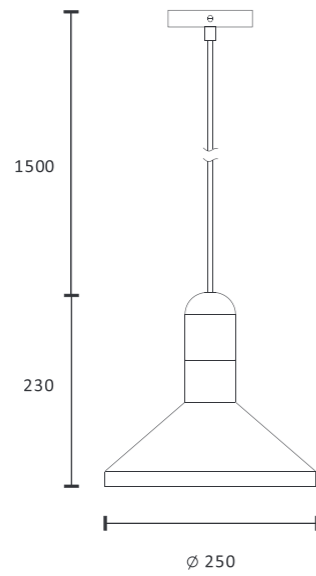

Pendant lamp