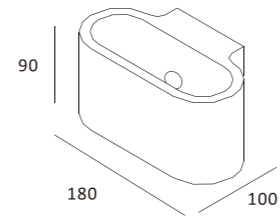

Surface Mounted Wall Lamp