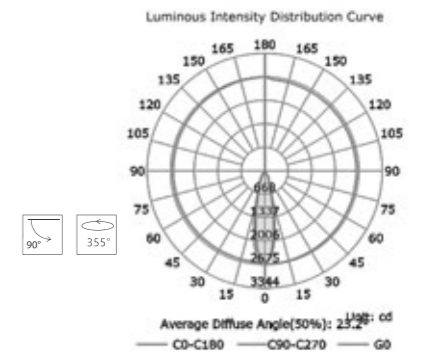

71
 $\varnothing 78$

70
Body Color:

CE RoHS IP20

MJ-1001FS

- Product Size: $\varnothing 100 \times 90$
- Body Color: Black/White
- Specification: 14W(870lm) 3000K/4000K/5000K, CRI 80/90
- LED Brand: CREE® PHILIPS
- IP Rating: IP20
- Voltage: 220-240V
- Rotation: 355°&90°
- Beam Angle: 15°/25°/38°/60°
- Material: Die-casting Aluminum