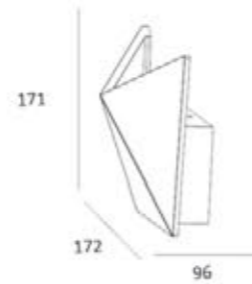

CE RoHS IP20

Color/Material: