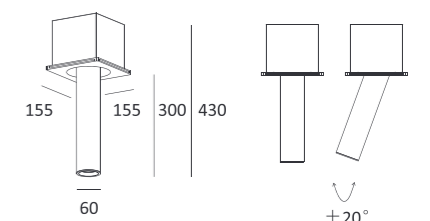

MJ-9276FS

- **Product Size:** 155 × 155 × 430
- **Specification:** MR16/MAX 35W / 3000 K
- **Stick Color:** Black/White
- **IP Rating:** IP20
- **Voltage:** 220-240V
- **Beam Angle:** 20°/40°/60°
- **Rotation:** 0-20°
- **Material:** Gypsum & Aluminum