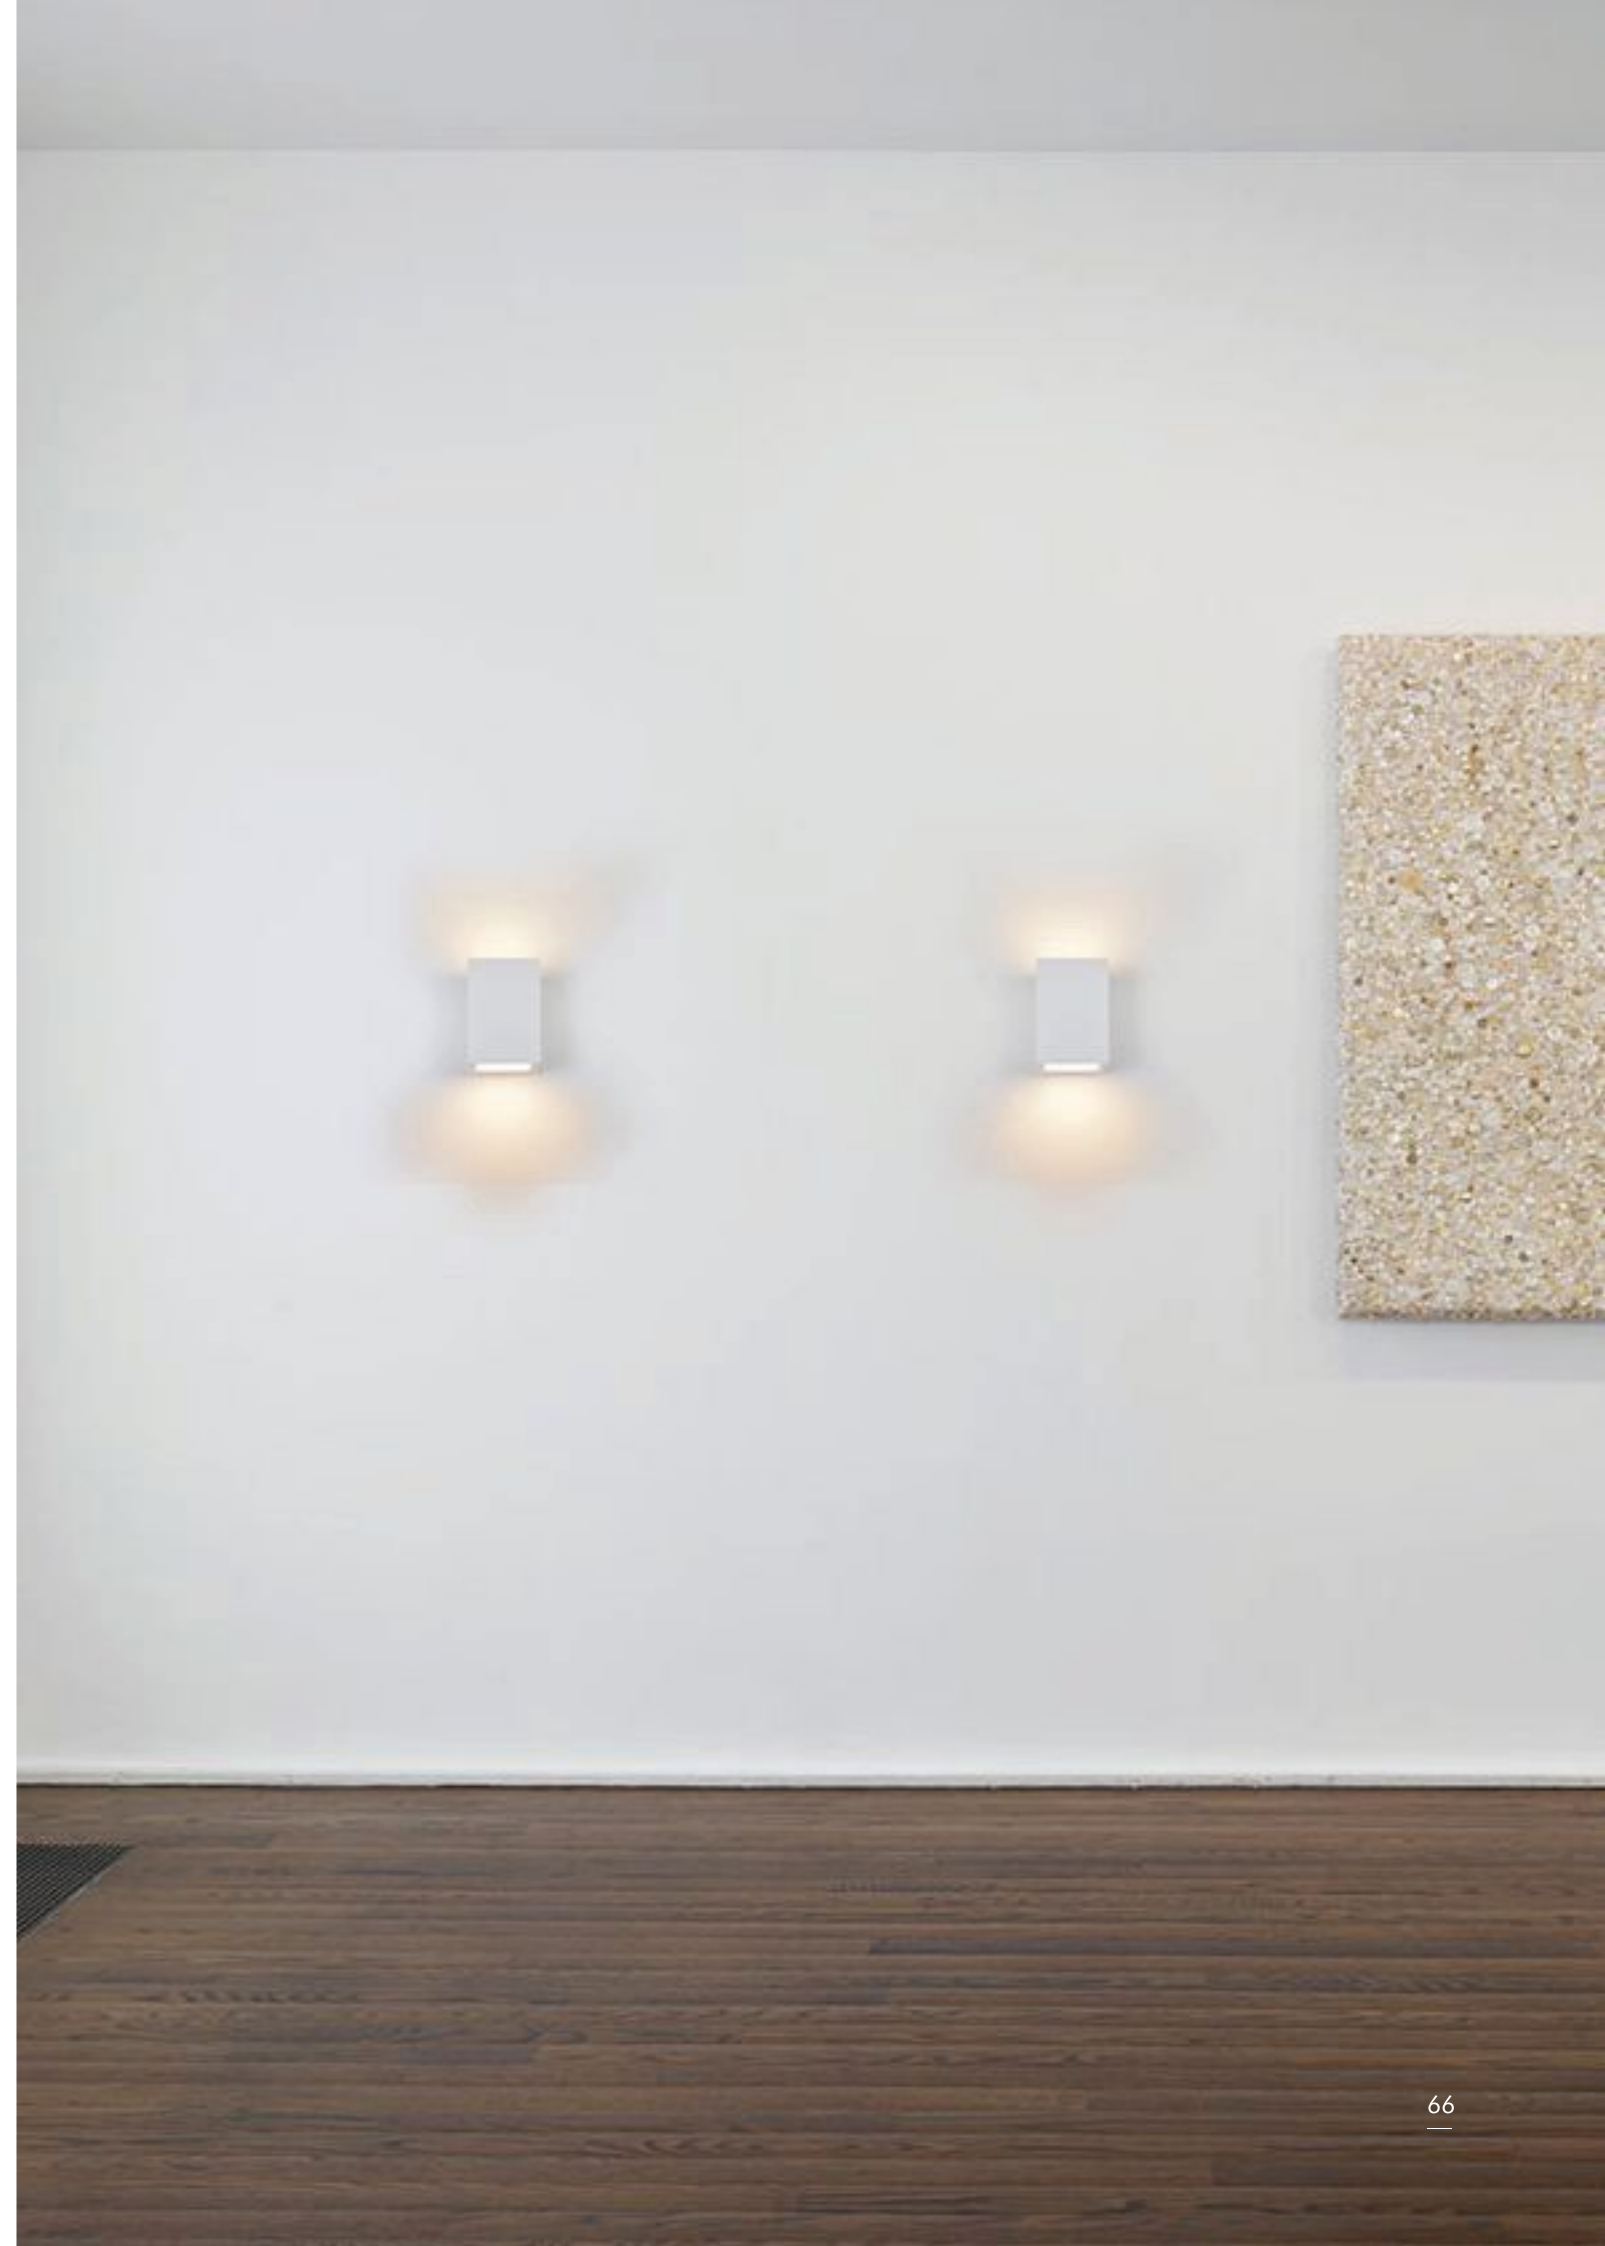

MW-8438FS

MW-8439FS

MW-8438FS

MW-8439FS

Color/Material:

Item No.	Voltage	Frequency	Light Source	Wattage
MW-8438FS	220-240V	50Hz	LED COB	MAX 1×5W
MW-8439FS	220-240V	50Hz	LED COB	MAX 1×5W

Surface Mounted Wall Lamp