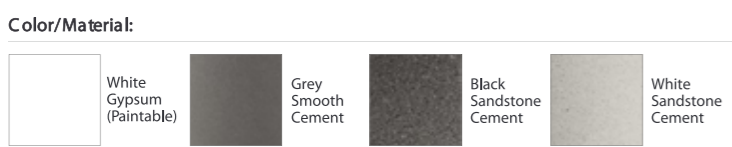

NEW COLOR/MATERIAL

Surface Mounted Ceiling Lamp

Color/Material:

Item No.	Voltage	Frequency	Light Source	Wattage
MC-9421FS	220-240V	50Hz	Hongli SMD 2 385	MAX 15W
MC-9429FS	220-240V	50Hz	Hongli SMD 2 385	MAX 15W