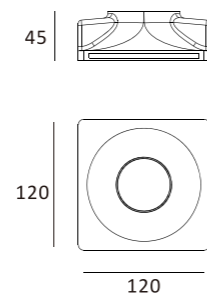

Trimless Downlight

103×103

CE RoHS IP20

Item No.	Voltage	Frequency	Light Source	Wattage
MC-9222FS	220-240V	50Hz	GU10	MAX 35W
	12V	50Hz	GU5.3	MAX 35W

Ø103

CE RoHS IP20

Item No.	Voltage	Frequency	Light Source	Wattage
MC-9222RFS	220-240V	50Hz	GU10	MAX 35W
	12V	50Hz	GU5.3	MAX 35W