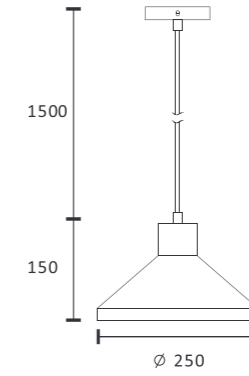

Color/Material:

MH-2511FS