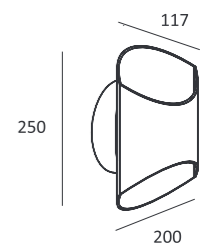

Interior Color:

CE RoHS IP20