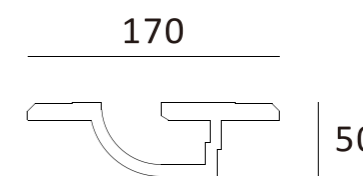

MC-9703ERFS