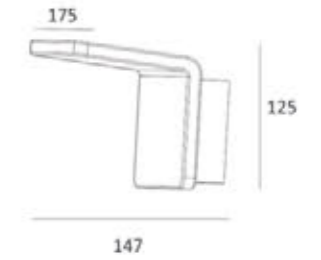

Surface Mounted Wall Lamp

Item No.	Voltage	Frequency	Light Source	Wattage
MW-8224FS	220-240V	50Hz	SMD 2835	7W

Color/Material:

Item No.	Voltage	Frequency	Light Source	Wattage
MW-8521FS	220-240V	50Hz	SMD 3030	7.2W

Color/Material:

Item No.	Voltage	Frequency	Light Source	Wattage
MW-8225FS	220-240V	50Hz	SMD 2835	7W

Color/Material:

Item No.	Voltage	Frequency	Light Source	Wattage
MW-8522FS	220-240V	50Hz	COB 1304	6.3W

Color/Material:

Item No.	Voltage	Frequency	Light Source	Wattage
MW-8226FS	220-240V	50Hz	SMD 2835	7W

Color/Material:

Item No.	Voltage	Frequency	Light Source	Wattage
MW-8523FS	220-240V	50Hz	COB 1304	6.3W

Color/Material: