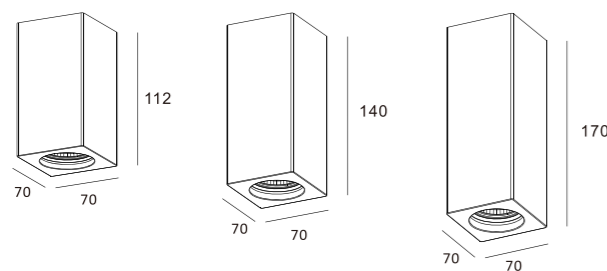

Surface Mounted Ceiling Lamp

Color/Material:

	White Gypsum (Paintable)		Grey Smooth Cement
--	--------------------------	--	--------------------

CE RoHS IP20

Item No.	Voltage	Frequency	Light Source	Wattage
MC-9265FS	220-240V	50Hz	GU10	MAX 35W
MC-9266FS	220-240V	50Hz	GU10	MAX 35W
MC-9267FS	220-240V	50Hz	GU10	MAX 35W