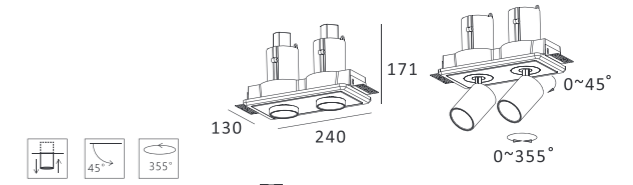

Housing Color:

Jacket

MJ-1057FS

- **Product Size:** 130 × 240 × 171
- **Housing Color:** Black/White
- **Jacket Color:** Black/White/Matt Gold/Silver
- **Specification:** 2 × 10W LED/ 3000K/ CRI90/ 1800lm
- **LED Brand:** CREE® PHILIPS
- **IP Rating:** IP20
- **Voltage:** 220-240V
- **Rotation:** 0-45°/ 355°
- **Beam Angle:** 20°/40°/60°
- **Material:** Gypsum & Aluminum