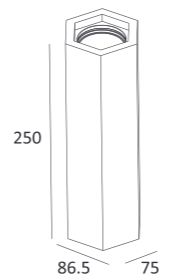

CE RoHS IP20

Color/Material:

White
Gypsum
(Paintable)

Grey
Smooth
Cement