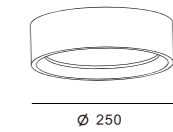

Surface Mounted Ceiling Lamp