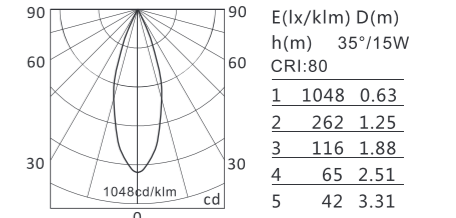

OPTIONS:
LED POWER SUPPLY 350-550mA-DC/DIM

Reflector Color

Recessed down light with high quality die-casting aluminum reflector. Multiple color options for the reflector are available and can be easily replaced. Light source with glass diffuser and 3D soft light effect. IP20, can also be IP44.