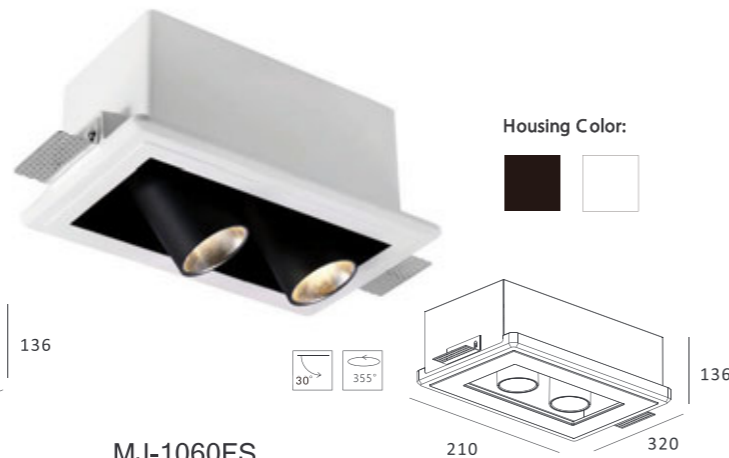

Housing Color:

Jacket

Housing Color:

MJ-1059FS

- Product Size: 210 × 210 × 136
- Housing Color: Black/White
- Jacket Color: Black/White/Matt Gold/Silver
- Specification: 10W LED/ 3000K/ CRI80-90
- LED Brand: CREE PHILIPS LUMILEDS
- IP Rating: IP20
- Voltage: 220-240V
- Rotation: 0-30°/ 355°
- Beam Angle: 20°/40°/60°
- Material: Gypsum & Aluminum