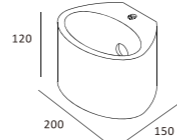

Surface Mounted Wall Lamp

MW-8418FS

Color/Material:

Item No.	Voltage	Frequency	Light Source	Wattage
MW-8417FS	220-240V	50Hz	G9	MAX 40W
MW-8424FS	220-240V	50Hz	COB	MAX 1x5W
MW-8418FS	220-240V	50Hz	G9	MAX 40W

Color/Material:

Item No.	Voltage	Frequency	Light Source	Wattage
MW-8416FS	220-240V	50Hz	G9	MAX 40W