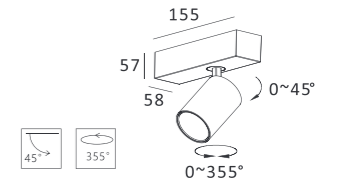

Housing Color:

Jacket

MJ-1061FS

- Product Size: 58 × 57 × 155
- Housing Color: Black/White
- Jacket Color: Black/White/Matt Gold/Silver
- Specification: 10W LED/ 3000K/ CRI80-90
- LED Brand: CREE PHILIPS LUMILEDS
- IP Rating: IP20
- Voltage: 220-240V
- Rotation: 0-45°/ 355°
- Beam Angle: 20°/40°/60°
- Material: Aluminum