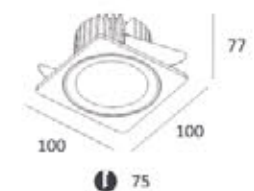

MJ-1003LFS

- Product Size: $\varnothing 82 \times 70$
- Body Color: Black/White
- Specification: 11.5W(900lm)
  3000K/4000K/5000K, CRI 80/90
- LED Brand: CREE PHILIPS
- IP Rating: IP20
- Voltage: 220-240V
- Beam Angle: 15°/25°/38°/60°
- Material: Die-casting Aluminum

Body of luminaire is made of high quality die-casting aluminum, nice curved shape, exquisite and fashion, with corrosion resistance surface treatment, can be white or black color etc. Offers a reflector with high reflectivity, can be different beam angles.

CE RoHS IP20