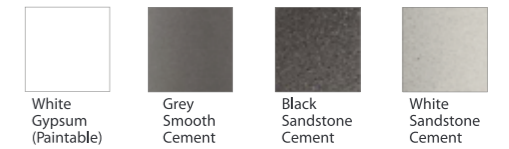

CE RoHS IP20

Color/Material:

Item No.	Voltage	Frequency	Light Source	Wattage
MW-8138FS	220-240V	50Hz	E14	MAX 40W