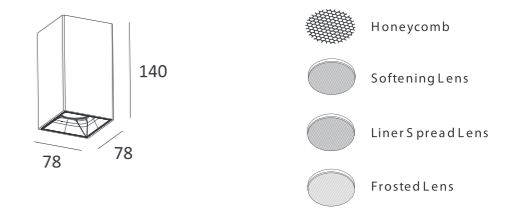

Surface Mounted Ceiling Lamp

Item No.	Voltage	Frequency	Light Source	Wattage
MC-9152FS	220-240V	50Hz	GU10	MAX 35W
	12V	50Hz	GU5.3	MAX 35W

Item No.	Voltage	Frequency	Light Source	Wattage
MC-9156FS	220-240V	50Hz	GU10	MAX 35W
	12V	50Hz	GU5.3	MAX 35W

Item No.	Voltage	Frequency	Light Source	Wattage
MC-9153FS	220-240V	50Hz	GU10	MAX 35W
	12V	50Hz	GU5.3	MAX 35W

Item No.	Voltage	Frequency	Light Source	Wattage
MC-9157FS	220-240V	50Hz	GU10	MAX 35W
	12V	50Hz	GU5.3	MAX 35W