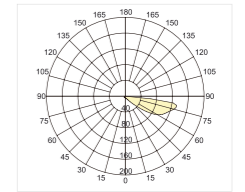

Item No.	Voltage	Constant Output Current	Light Source	Wattage
MW-3005FS	DC 3.2V	350mA	CREE LED	MAX 1×1W

Luminous Intensity Distribution Curve

148×233

CE RoHS IP20