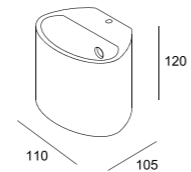

Surface Mounted Wall Lamp

Color/Material:

Item No.	Voltage	Frequency	Light Source	Wattage
MW-8417FS	220-240V	50Hz	G9	MAX 40W
MW-8424FS	220-240V	50Hz	COB	MAX 1x5W
MW-8418FS	220-240V	50Hz	G9	MAX 40W

Color/Material:

Item No.	Voltage	Frequency	Light Source	Wattage
MW-8416FS	220-240V	50Hz	G9	MAX 40W