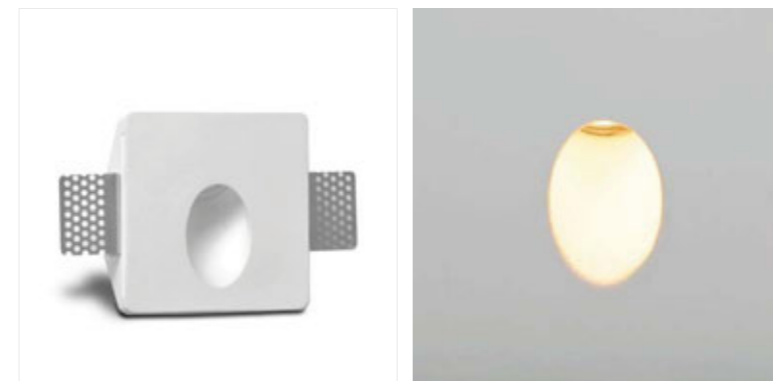

Item No.	Voltage	Constant Output Current	Light Source	Wattage
MW-9430FS	DC 3.2V	350mA	CREE LED	MAX 1×1W

103×103

CE RoHS IP20