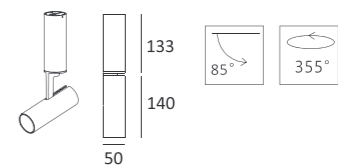

- **Product Size:** LED Version $\varnothing 50 \times 140 \times 400 / 50 \times 140 \times 700$
  GU10 Version $\varnothing 62 \times 150 \times 400 / \varnothing 62 \times 150 \times 700$
- **Stick Color:** Black/White
- **Reflector Color:** Black/White/Matt Gold/Silver
- **Specification:** 14W LED/3000K/ CRI 80/ 870lm
- **LED Brand:** CREE® PHILIPS LUMILEDS
- **IP Rating:** IP20
- **Voltage:** 220-240V
- **Rotation:** 85°/355°
- **Beam Angle:** 20°/40°

CE RoHS IP20

Mageic stick

MJ-2023FS

- **Product Size:** $\varnothing 50 \times 275$
- **Specification:** 14W LED/3000K/ CRI 80/870lm
- **LED Brand:** CREE® PHILIPS LUMILEDS
- **IP Rating:** IP20
- **Voltage:** 220-240V
- **Beam Angle:** 20°/40°/60°
- **Rotation:** 0-85°/355°
- **Material:** Aluminum

Color options for parts:

CE RoHS IP20