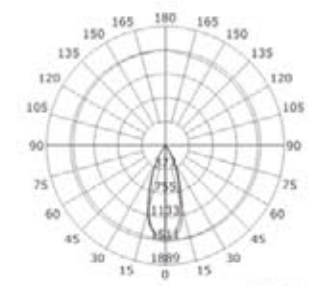

UNIT: cd
— C0-C180 — C90-C270 — 0°

OPTIONS:
LED POWER SUPPLY 250mA-DC/DIM

Body of luminaire is made of high quality aluminum, exquisite and fashion, with corrosion resistance surface treatment, can be white or black color. Offers a reflector with high reflectivity, can be different beam angles. Unique design with light ring effect.