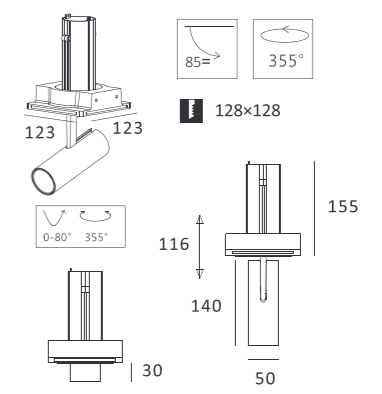

Color options for parts:

Magic stick trimless

MJ-2021FS

- Product Size: 123 × 123 × 300
- Specification: 14W LED/ 3000K/ CRI80/ 870lm
- LED Chip: CREE PHILIPS LUMILEDS
- IP Rating: IP20
- Voltage: 220-240V
- Beam Angle: 20°/ 40°/ 60°
- Rotation: 0-85°/ 355°
- Material: Gypsum & Aluminum