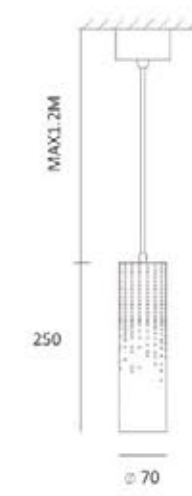

Color/Material:

- Voltage: 220-240V
- Frequency: 50Hz
- Light Source: MH-2309: GU10
  MH-2309Z: GU10
- Wattage: MAX 25W