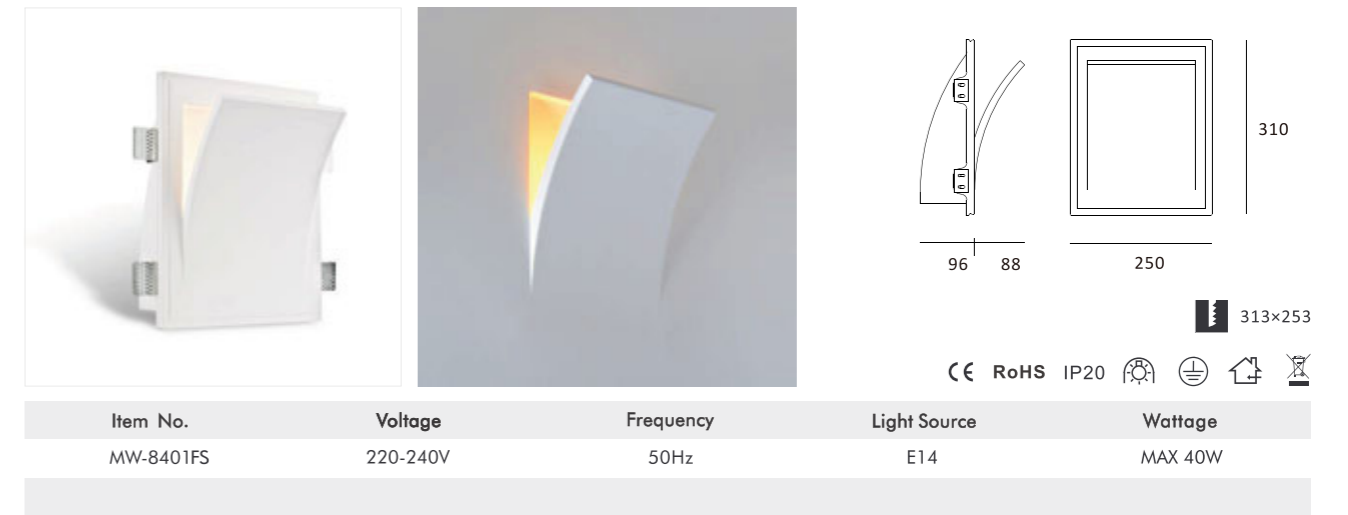

CE RoHS IP20

Item No.	Voltage	Constant Output Current	Light Source	Wattage
MW-9431FS	DC 3.2V	350mA	CREE LED	MAX 1×1W

Luminous Intensity Distribution Curve

183×123

CE RoHS IP20

Trimless Wall Lamp

Item No.	Voltage	Frequency	Light Source	Wattage
MW-3013FS	220-240V	50Hz	GU10	MAX 35W
MW-3014FS	220-240V	50Hz	GU10	MAX 35W