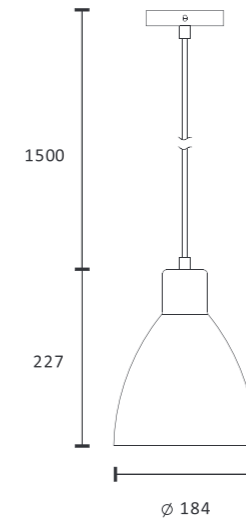

Pendant lamp

Color/Material:

- Voltage: 220-240V
- Frequency: 50Hz
- Light Source: E27
- Wattage: MAX 25W

MH-2507FS

- Voltage: 220-240V
- Frequency: 50Hz
- Light Source: E27
- Wattage: MAX 25W

Color/Material:

Color/Material:

- Voltage: 220-240V
- Frequency: 50Hz
- Light Source: E27
- Wattage: MAX 25W