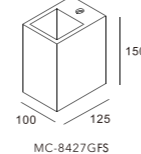

Surface Mounted Wall Lamp

Color/Material:

Item No.	Voltage	Frequency	Light Source	Wattage
MW-8426LFS	220-240V	50Hz	CREE LED	MAX 2×3W
MW-8426GFS	220-240V	50Hz	G9	MAX 25W
MW-8427LFS	220-240V	50Hz	CREE LED	MAX 2×3W
MW-8427GFS	220-240V	50Hz	G9	MAX 25W

Color/Material:

Item No.	Voltage	Frequency	Light Source	Wattage
MW-8438FS	220-240V	50Hz	LED COB	MAX 1×5W
MW-8439FS	220-240V	50Hz	LED COB	MAX 1×5W