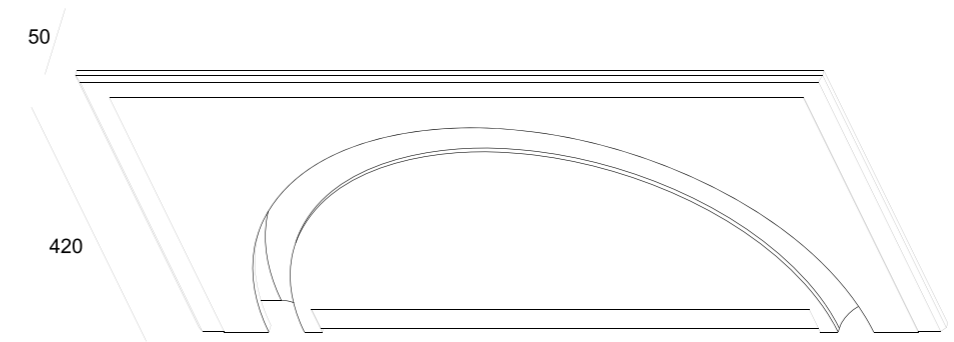

Soft Profile

CE RoHS IP20

Item No.	Voltage	Light Source	LED Strip Model	Wattage
MC-9711FS	DC 12V	LED Strip	SMD 5050 (excl.)	MAX 12W/1M