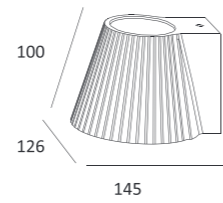

MW-8427FS

MW-8442FS

MW-8444FS

Color/Material:

Item No.	Voltage	Frequency	Light Source	Wattage
MW-8513FS	220-240V	50Hz	LED	MAX 6W

Color/Material:

MH-2314FS

- Voltage: 220-240V
- Frequency: 50Hz
- Light Source: LED
- Wattage: MAX 6W