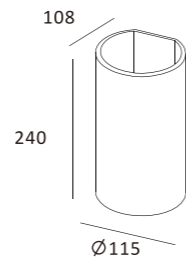

CE RoHS IP20

Color/Material: