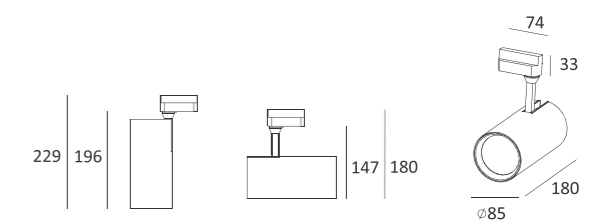

CE RoHS IP20