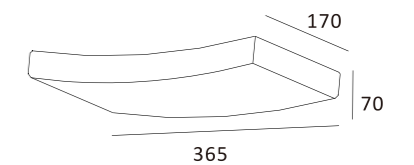

CE RoHS IP20

Color/Material:

White Gypsum (Paintable) Grey Smooth Cement Black Sandstone Cement White Sandstone Cement

Item No.	Voltage	Frequency	Light Source	Wattage
MW-8310FS	220-240V	50Hz	R7S	MAX 100W