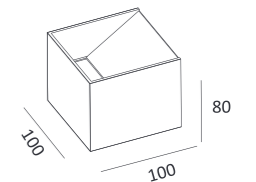

MJ-1101FS

- **Product Size:** 100×100×80
- **Color:** Black/White
- **Specification:** 6.3W CREE COB/ Bridgelux with dimmable driver 2700/3000k/4000K
- **IP Rating:** IP20
- **Voltage:** 220-240V
- **Dimmable:** YES

Exterior Color: