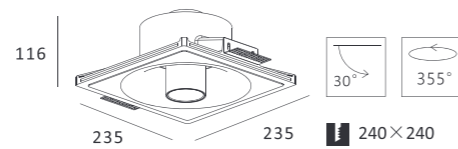

Tono round with trim

Color options for parts:

MJ-2024FS

- Product Size: 235 × 235 × 116
- Specification: 11W LED/3000K/CRI 80/705lm
- LED Brand: CREE® PHILIPS LUMILEDS
- IP Rating: IP20
- Voltage: 220-240V
- Beam Angle: 20°/40°/60°
- Rotation: 0-30°/355°
- Material: Gypsum & Die -casting Aluminum