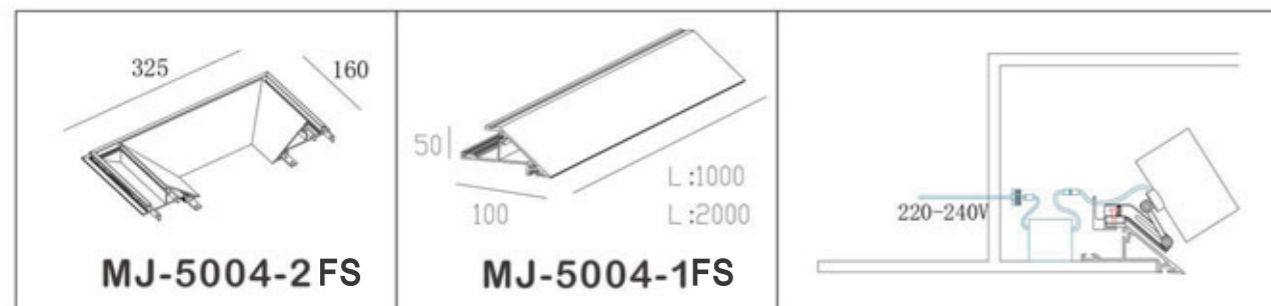

CE RoHS IP20

MJ-2038FS

MJ-2039FS

MJ-2042FS

Gypsum fixture

MJ-1055FS

- **Product Size:** $\varnothing 95 \times 171$
- **Housing Color:** Black/White
- **Jacket Color:** Black/White/Matt Gold/Silver
- **Specification:** 10W LED/ 3000K/ CRI80 -90
- **LED Brand:** CREE® PHILIPS
- **IP Rating:** IP20
- **Voltage:** 220-240V
- **Rotation:** 0-45°/ 355°
- **Beam Angle:** 20°/40°/60°
- **Material:** Aluminum