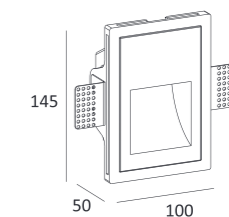

103×148

CE RoHS IP20