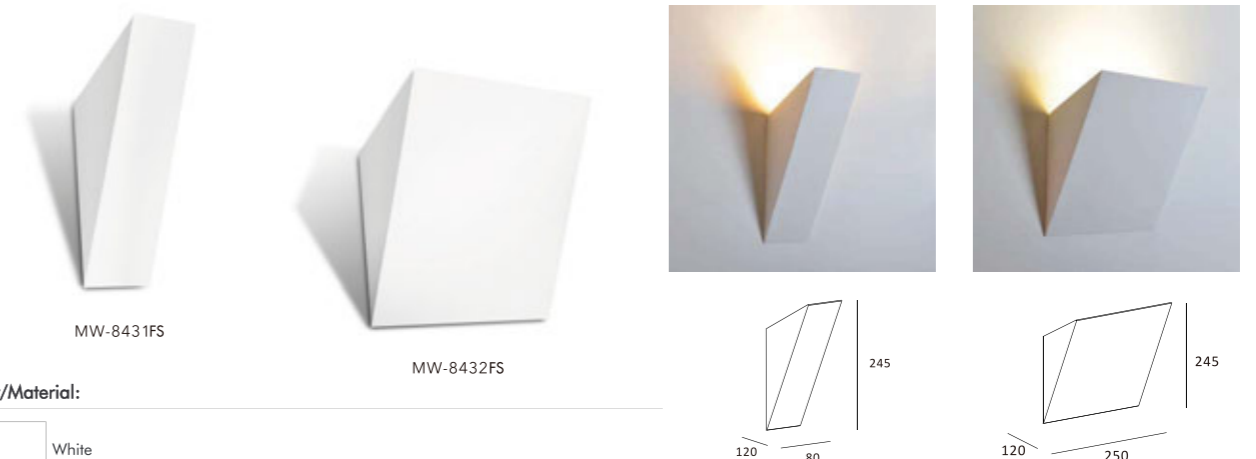

Color/Material:

White
Gypsum
(Paintable)

CE RoHS IP20

Item No.	Voltage	Frequency	Light Source	Wattage
MW-8431FS	220-240V	50Hz	G9	MAX 40W
MW-8432FS	220-240V	50Hz	G9	MAX 2x40W
	220-240V	50Hz	E14	MAX 40W
	220-240V	50Hz	CREE XP-D	MAX 10W