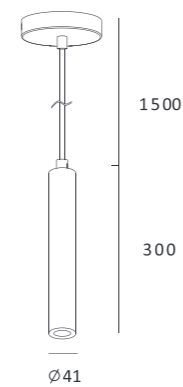

Color/Material:

MH-2548FS

- Specification: 7W CREE 1304 LED
- Voltage: 220-240V
- CCT: 3000K
- CRI: 80

Color/Material:

MJ-1015FS

- Product Size: $\varnothing 78 \times 71$
- Body Color: Black/White
- Specification: 8W LED/ 3000K/4000K/5000K, CRI 80/90
- LED Brand: CREE® PHILIPS
- IP Rating: IP20
- Voltage: 220-240V
- Rotation: 355°&90°
- Beam Angle: 15°/24°/36°
- Material: Die-casting Aluminum