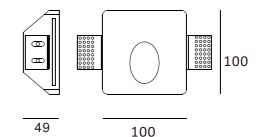

Luminous Intensity Distribution Curve

148×233

CE RoHS IP20

Item No.	Voltage	Constant Output Current	Light Source	Wattage
MW-9430FS	DC 3.2V	350mA	CREE LED	MAX 1×1W

Luminous Intensity Distribution Curve

103×103