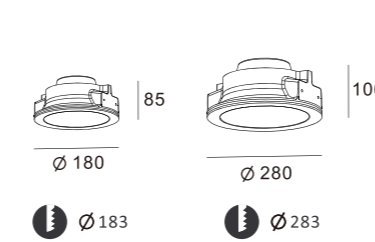

Luminous Intensity Distribution Curve

CE RoHS IP20

Item No.	Voltage	Frequency	Light Source	Wattage
MC-9337AFS	220-240V	50Hz	Hongli SMD 2 385	MAX 18W
MC-9337BFS	220-240V	50Hz	Hongli SMD 2 385	MAX 9W