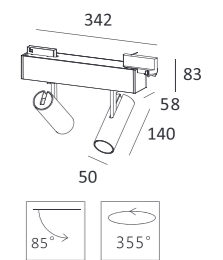

CE RoHS IP20

Stick:

Jacket:

MJ-2030FS

- Product Size: 342 × 58 × 236
- Specification: 14W LED/3000K/CRI 80/870lm
- LED Brand: CREE® PHILIPS LUMILEDS
- IP Rating: IP20
- Voltage: 220-240V
- Beam Angle: 20°/40°/60°
- Rotation: 0-85°/355°
- Material: Aluminum