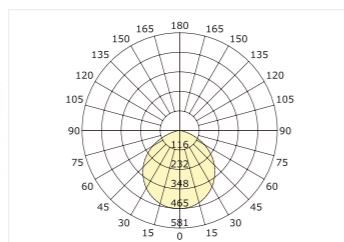

Luminous Intensity Distribution Curve

CE RoHS IP20

Item No.	Voltage	Frequency	Light Source	Wattage
MC-9337AFS	220-240V	50Hz	Hongli SMD 2 385	MAX 18W
MC-9337BFS	220-240V	50Hz	Hongli SMD 2 385	MAX 9W