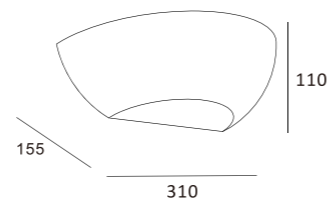

CE RoHS IP20

Color/Material:

White
Gypsum
(Paintable)

Grey
Smooth
Cement

Black
Sandstone
Cement

White
Sandstone
Cement