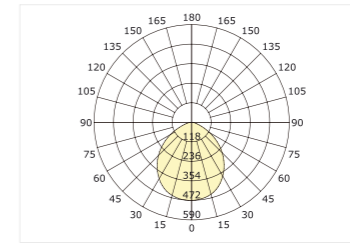

Trimless Downlight

MC-9007FS

MC-9008FS

Luminous Intensity Distribution Curve

CE RoHS IP20

Item No.	Voltage	Frequency	Light Source	Wattage
MC-9007FS	220-240V	50Hz	Hongli SMD 2 3 85	MAX 9W
MC-9008FS	220-240V	50Hz	Hongli SMD 2 3 85	MAX 18W