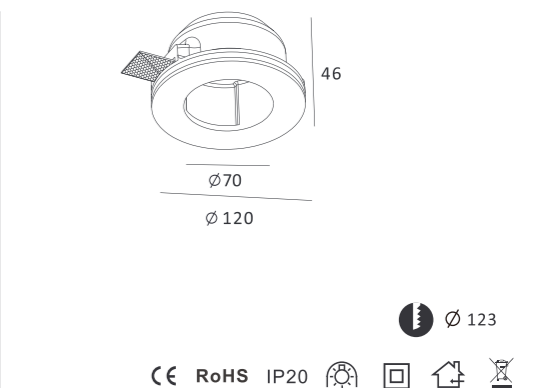

Item No.	Voltage	Frequency	Light Source	Wattage
MC-9130GFS	220-240V	50Hz	GU10	MAX 35W
	12V	50Hz	GU5.3	MAX 35W