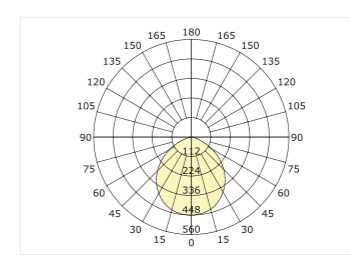

CE RoHS IP20

Item No.	Voltage	Frequency	Light Source	Wattage
MC-9306FS	220-240V	50Hz	Hongli SMD 2 3 85	MAX 9W
MC-9307FS	220-240V	50Hz	Hongli SMD 2 3 85	MAX 18W