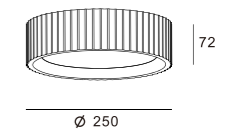

Surface Mounted Ceiling Lamp