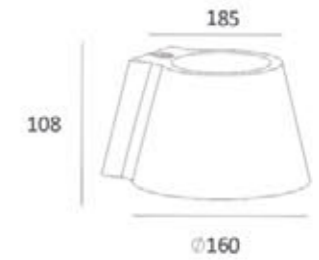

CE RoHS IP20

Color/Material: