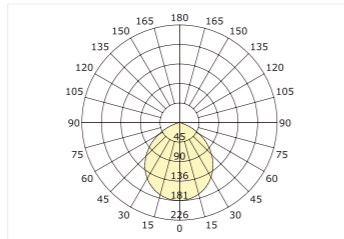

Trimless Downlight

MC-9335BFS

MC-9335AFS

Luminous Intensity Distribution Curve

CE RoHS IP20

Item No.	Voltage	Frequency	Light Source	Wattage
MC-9335AFS	220-240V	50Hz	Hongli SMD 2 385	MAX 18W
MC-9335BFS	220-240V	50Hz	Hongli SMD 2 385	MAX 9W