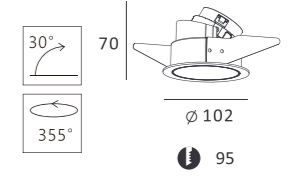

Square deep downlight

- Product Size: 90 × 90 × 61
- Trim Color: Black/White
- Reflector Color: Black/White/Matt Gold/Silver
- Specification: 1 × 10W LED MR16/3000K/CRI80/800lm
- LED Brand: CREE®
- IP Rating: IP20
- Voltage: 220-240V
- Beam Angle: 20°/40°/60°
- Material: Die-casting Aluminum

Adjustable deep downlight

MJ-1035FS

- Product Size: Ø102 × 70
- Trim Color: Black/White
- Reflector Color: Black/White/Matt Gold/Silver
- Specification: 1 × 10W LED MR16/3000K/CRI 80/800lm
- LED Brand: CREE®
- IP Rating: IP20
- Voltage: 220-240V
- Beam Angle: 20°/40°/60°
- Rotation: 0-30°/ 355°
- Material: Die-casting Aluminum