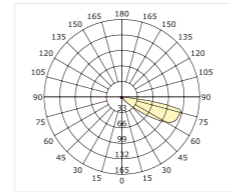

Item No.	Voltage	Constant Output Current	Light Source	Wattage
MW-3001FS	DC 3.2V	350mA	CREE LED	MAX 1×1W

Luminous Intensity Distribution Curve

145×173

CE RoHS IP20