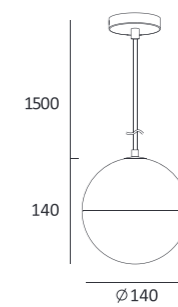

Pendant lamp

MH-2564FS

Color/Material:

- Voltage: 220-240V
- Frequency: 50Hz
- Light Source: E27
- Wattage: MAX 25W

CE RoHS IP20

MH-2563FS

- Voltage: 220-240V
- Frequency: 50Hz
- Light Source: E27
- Wattage: MAX 25W

CE RoHS IP20

Color/Material: