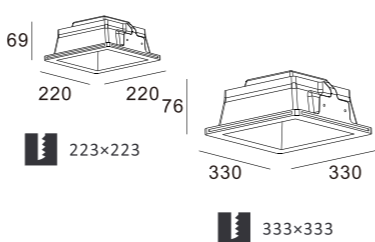

Trimless Downlight

MC-9335BFS

MC-9335AFS

Luminous Intensity Distribution Curve

CE RoHS IP20

Item No.	Voltage	Frequency	Light Source	Wattage
MC-9335AFS	220-240V	50Hz	Hongli SMD 2 385	MAX 18W
MC-9335BFS	220-240V	50Hz	Hongli SMD 2 385	MAX 9W