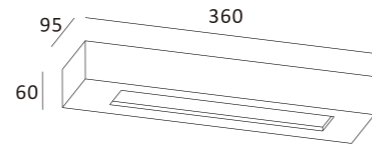

Grey
Smooth
Cement

Surface Mounted Wall Lamp

Item No.	Voltage	Frequency	Light Source	Wattage
MW-8302FS	220-240V	50Hz	E14	MAX 2x40W

CE RoHS IP20

Color/Material:

Item No.	Voltage	Frequency	Light Source	Wattage
MW-8321FS	220-240V	50Hz	E14	MAX 40W