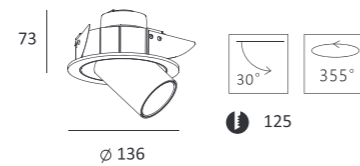

Tono round with trim