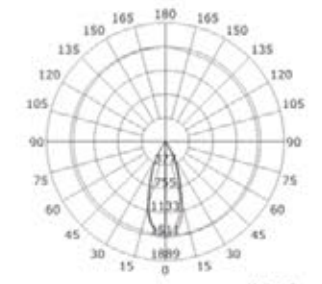

UNIT: cd
— C0-C180 — C90-C270 — 0°

OPTIONS:
LED POWER SUPPLY 250mA-DC/DIM

Body of luminaire is made of high quality aluminum, exquisite and fashion, with corrosion resistance surface treatment, can be white or black color. Offers a reflector with high reflectivity, can be different beam angles. Unique design with light ring effect.