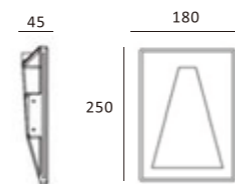

183×253

CE RoHS IP20