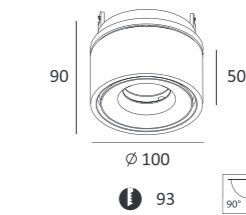

71
 $\varnothing 78$

70
Body Color:

CE RoHS IP20

MJ-1001FS

- Product Size: $\varnothing 100 \times 90$
- Body Color: Black/White
- Specification: 14W(870lm) 3000K/4000K/5000K, CRI 80/90
- LED Brand: CREE® PHILIPS
- IP Rating: IP20
- Voltage: 220-240V
- Rotation: 355°&90°
- Beam Angle: 15°/25°/38°/60°
- Material: Die-casting Aluminum