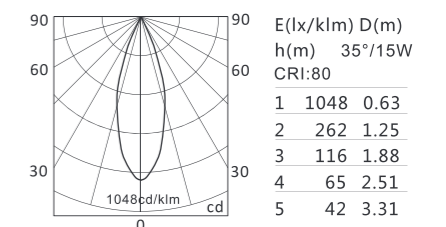

OPTIONS:
LED POWER SUPPLY 350-550mA-DC/DIM