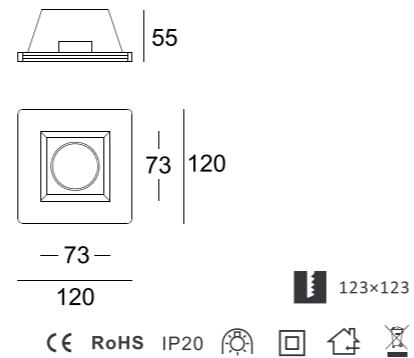

Trimless Downlight

Item No.	Voltage	Frequency	Light Source	Wattage
MC-9129FS	220-240V	50Hz	GU10	MAX 35W
	12V	50Hz	GU5.3	MAX 35W