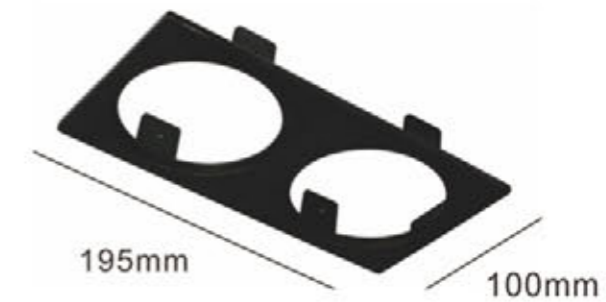

Body Color: Panel Color:

Decorative rectangle panel is made of high quality aluminum, exquisite and fashion, with corrosion resistance surface treatment, can be white or black color. Decorative panel is installed with the spot light of MJ-1005 with any color as requested. Offers a reflector with high reflectivity, can be different beam angles.