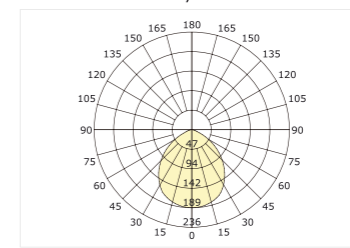

Luminous Intensity Distribution Curve

CE RoHS IP20

Item No.	Voltage	Frequency	Light Source	Wattage
MC-9306FS	220-240V	50Hz	Hongli SMD 2 3 85	MAX 9W
MC-9307FS	220-240V	50Hz	Hongli SMD 2 3 85	MAX 18W