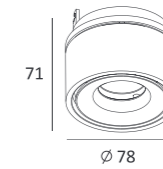

Color/Material:

MH-2548FS

- Specification: 7W CREE 1304 LED
- Voltage: 220-240V
- CCT: 3000K
- CRI: 80

Color/Material:

MJ-1015FS

- Product Size: $\varnothing 78 \times 71$
- Body Color: Black/White
- Specification: 8W LED/ 3000K/4000K/5000K, CRI 80/90
- LED Brand: CREE® PHILIPS
- IP Rating: IP20
- Voltage: 220-240V
- Rotation: 355°&90°
- Beam Angle: 15°/24°/36°
- Material: Die-casting Aluminum