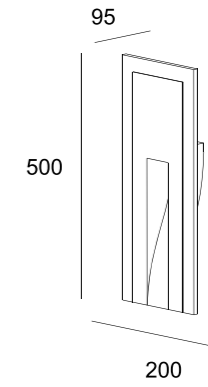

Luminous Intensity Distribution Curve

168x83

CE RoHS IP20

Item No.	Voltage	Frequency	Light Source	Wattage
MW-3015FS	220-240V	50Hz	GU10	MAX 35W

503x203

CE RoHS IP20

Item No.	Voltage	Constant Output Current	Light Source	Wattage
MW-3003FS	DC 3.2V	350mA	CREE LED	MAX 1x1W