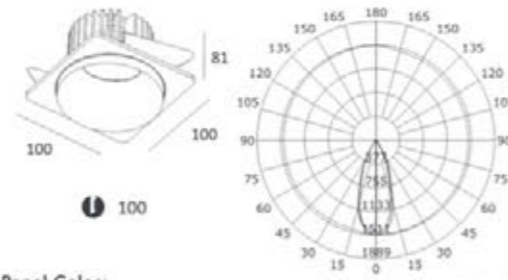

Panel Color:
OPTIONS: LED POWER SUPPLY 250mA-DC/DIM

Decorative panel is made of high quality aluminum, exquisite and fashion, with corrosion resistance surface treatment, can be white or black color. Square decorative panel is installed with the spot light of MJ-1005 with any color as requested. Offers a reflector with high reflectivity, can be different beam angles.