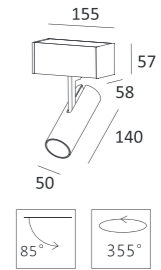

Surface mounted stick T

MJ-2034FS