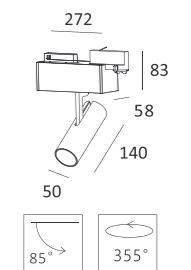

Magic track system

MJ-2031-03FS

- Product Size: 272 × 58 × 230
- Specification: 14W LED/3000K/CRI 80/870lm
- LED Brand: CREE® PHILIPS LUMILEDS
- IP Rating: IP20
- Voltage: 220-240V
- Beam Angle: 20°/40°/60°
- Rotation: 0-85°/355°
- Material: Aluminum

CE RoHS IP20

MJ-2030FS

- Product Size: 342 × 58 × 236
- Specification: 14W LED/3000K/CRI 80/870lm
- LED Brand: CREE® PHILIPS LUMILEDS
- IP Rating: IP20
- Voltage: 220-240V
- Beam Angle: 20°/40°/60°
- Rotation: 0-85°/355°
- Material: Aluminum

CE RoHS IP20