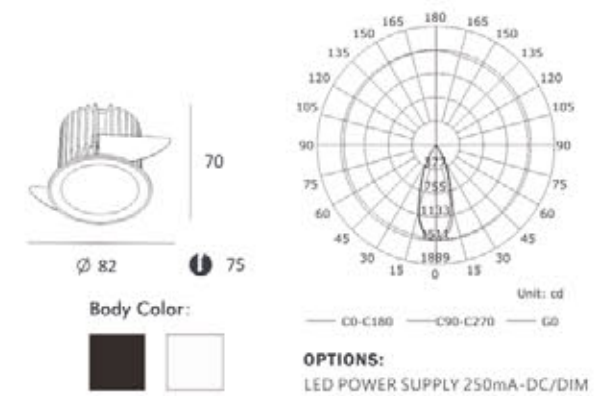

MJ-1002DFS

- **Product Size:** $\varnothing 100 \times 156$
- **Body Color:** Black/White
- **Specification:** 14W(870lm) LED/ 3000K/4000K/5000K, CRI 80/90
- **LED Brand:** CREE[®] PHILIPS
- **IP Rating:** IP20
- **Voltage:** 220-240V
- **Rotation:** 355°&90°
- **Beam Angle:** 20°/40°/60°
- **Material:** Die-casting Aluminum

MJ-2082FS

- **Product Size:** 205 × 100 × 103
- **Body Color:** Black/White
- **Specification:** 2 × 14W LED/ 3000K/4000K/5000K, CRI 80/90
- **LED Brand:** CREE[®] PHILIPS
- **IP Rating:** IP20
- **Voltage:** 220-240V
- **Rotation:** 355°&90°
- **Beam Angle:** 15°/25°/38°/60°
- **Material:** Die-casting Aluminum

MJ-1003L-BFS

MJ-1003G-BFS

MJ-1003LFS

- Product Size: $\varnothing 82 \times 70$
- Body Color: Black/White
- Specification: 11.5W(900lm)
3000K/4000K/5000K, CRI 80/90
- LED Brand: CREE PHILIPS
- IP Rating: IP20
- Voltage: 220-240V
- Beam Angle: 15°/25°/38°/60°
- Material: Die-casting Aluminum