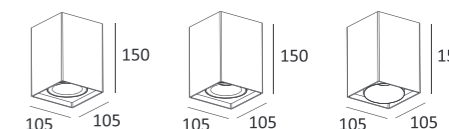

MJ-1021FS

MJ-1022FS

MJ-1023FS

Body Color:

- **Product Size:** 105 × 105 × 150
- **Body Color:** Black/White
- **Specification:** 11.5W(900lm)
3000K/4000K/5000K, CRI 80/90
- **LED Brand:** CREE® PHILIPS
- **IP Rating:** IP20
- **Voltage:** 220-240V
- **Beam Angle:** 15°/25°/38°/60°
- **Material:** Aluminum