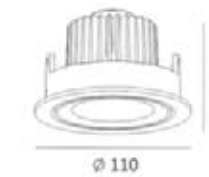

93

Body Color: