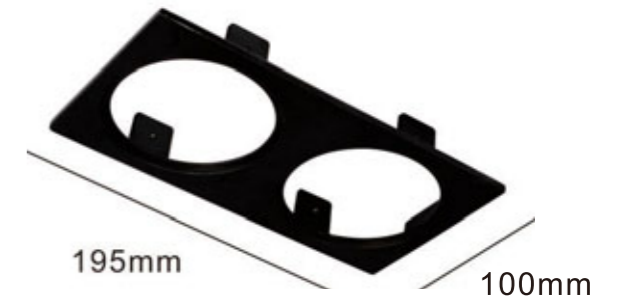

MJ-1012FS

- **Product Size:** $\phi 100 \times 100 \times 77$
- **Body Color:** Black/White
- **Panel Color:** Black/White
- **Specification:** 2x11W(1634lm)
  3000K/4000K/5000K, CRI 80/90
- **LED Brand:** CREE® PHILIPS
- **IP Rating:** IP20
- **Voltage:** 220-240V
- **Beam Angle:** 15°/25°/38°/60°
- **Material:** Die-casting Aluminum

Decorative rectangle panel is made of high quality aluminum, exquisite and fashion, with corrosion resistance surface treatment, can be white or black color. Decorative panel is installed with the spot light of MJ-1003 with any color as requested. Offers a reflector with high reflectivity, can be different beam angles.