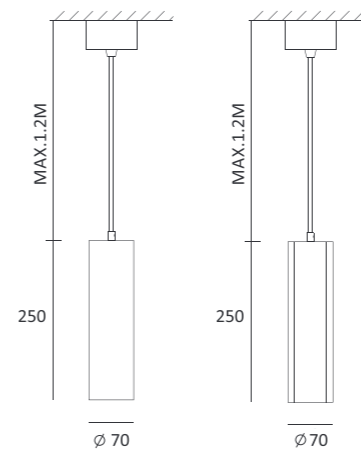

MH-2309FS

MH-2508FS

Color/Material:

- Voltage: 220-240V
- Frequency: 50Hz
- Light Source: MH-2309: GU10
MH-2309Z: GU10
- Wattage: MAX 25W

MH-2308FS

MH-2311FS

Color/Material:

- Voltage: 220-240V
- Frequency: 50Hz
- Light Source: MH-2308: GU10
MH-2311: GU10
- Wattage: MAX 25W