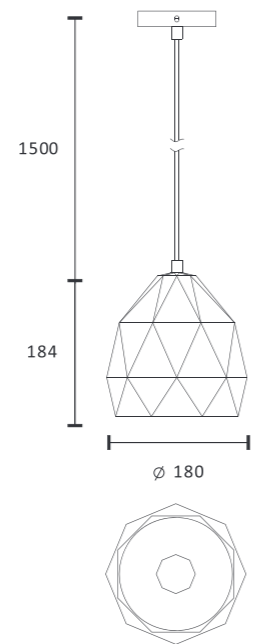

Pendant lamp

- Voltage: 220-240V
- Frequency: 50Hz
- Light Source: E27
- Wattage: MAX 25W

Color/Material:

Color/Material:

- Voltage: 220-240V
- Frequency: 50Hz
- Light Source: E27
- Wattage: MAX 25W