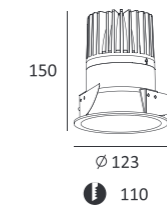

- Product Size: $\varnothing 136 \times 150$
- Reflector Color: Black/White/Matt Gold/Blue
- Specification: 15W(1300lm)/20W(1650lm) 3000K/4000K/5000K, CRI 80/90
- LED Brand: CREE® PHILIPSZEN
- IP Rating: IP20/IP44
- Voltage: 220-240V
- Beam Angle: 40°
- Material: Die-casting Aluminum

OPTIONS:
LED POWER SUPPLY 350-550mA-DC/DIM

Reflector Color

Recessed down light with high quality die-casting aluminum reflector. Multiple color options for the reflector are available and can be easily replaced. Light source with glass diffuser and 3D soft light effect. IP20, can also be IP44.

- Product Size: $\varnothing 123 \times 150$
- Reflector Color: Black/White/Matt Gold/Blue
- Specification: 15W(1300lm)/20W(1650lm) 3000K/4000K/5000K, CRI 80/90
- LED Brand: CREE® PHILIPSZEN
- IP Rating: IP20/IP44
- Voltage: 220-240V
- Beam Angle: 40°
- Material: Die-casting Aluminum

OPTIONS:
LED POWER SUPPLY 350-550mA-DC/DIM

Reflector Color

Recessed down light with high quality die-casting aluminum reflector. Multiple color options for the reflector are available and can be easily replaced. Light source with glass diffuser and 3D soft light effect. IP20, can also be IP44.