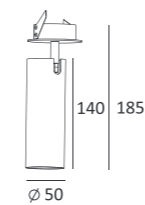

Recessed magic stick

MJ-2037FS (GU10 Version Optional)