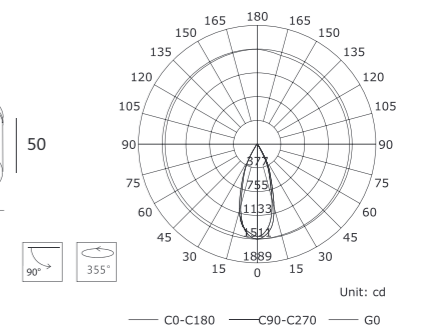

MJ-1001FS

- Product Size: $\varnothing 100 \times 90$
- Body Color: Black/White
- Specification: 14W(870lm) 3000K/4000K/5000K, CRI 80/90
- LED Brand: CREE® PHILIPS
- IP Rating: IP20
- Voltage: 220-240V
- Rotation: 355°&90°
- Beam Angle: 15°/25°/38°/60°
- Material: Die-casting Aluminum

90
50
 $\varnothing 100$

93
Body Color: