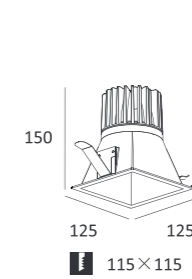

OPTIONS:
LED POWER SUPPLY 350-550mA-DC/DIM

Reflector Color: