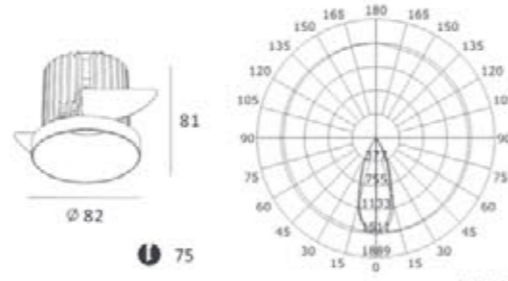

Body Color:
OPTIONS: LED POWER SUPPLY 250mA-DC/DIM

Body of luminaire is made of high quality die-casting aluminum, exquisite and fashion, with corrosion resistance surface treatment, can be white or black color. Offers a reflector with high reflectivity, can be different beam angles.

MJ-1005FS

- Product Size: $\varnothing 82 \times 81$
- Body Color: Black/White
- Specification: 11.5W(900lm) 3000K/4000K/5000K, CRI 80/90
- LED: CREE PHILIPS
- IP Rating: IP20
- Voltage: 220-240V
- Beam Angle: 15°/25°/38°/60°
- Material: Die-casting Aluminum