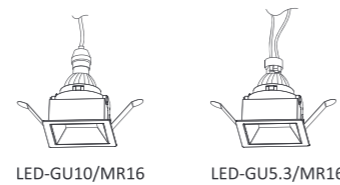

- Product Size: 90 × 90 × 61
- Trim Color: Black/White
- Reflector Color: Black/White/Matt Gold/Silver
- Specification: 1 × 10W LED MR16/3000K/CRI80/800lm
- LED Brand: CREE®
- IP Rating: IP20
- Voltage: 220-240V
- Beam Angle: 20°/40°/60°
- Material: Die-casting Aluminum