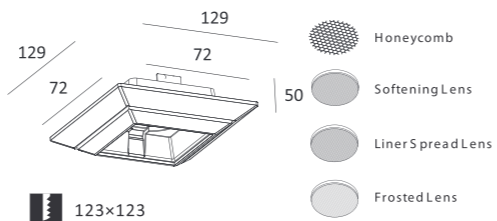

Item No.	Voltage	Frequency	Light Source	Wattage
MC-9157FS	220-240V	50Hz	GU10	MAX 35W
	12V	50Hz	GU5.3	MAX 35W