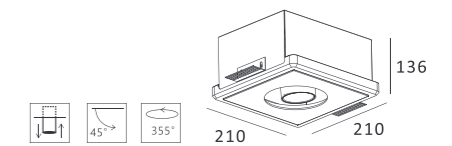

Housing Color:

Jacket

MJ-1058FS

- **Product Size:** 210 × 210 × 136
- **Housing Color:** Black/White
- **Jacket Color:** Black/White/Matt Gold/Silver
- **Specification:** 10W LED/ 3000K/ CRI80 -90
- **LED Brand:** CREE® PHILIPS
- **IP Rating:** IP20
- **Voltage:** 220-240V
- **Rotation:** 0-45°/ 355°
- **Beam Angle:** 20°/40°/60°
- **Material:** Gypsum & Aluminum