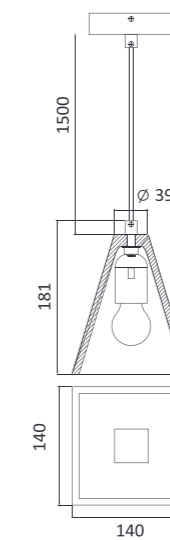

Pendant lamp

MH-2545FS

- Voltage: 220-240V
- Frequency: 50Hz
- Light Source: E27
- Wattage: MAX 25W

CE RoHS IP20

Color/Material:

MH-2614CFS

Color/Material:

- Voltage: 220-240V
- Frequency: 50Hz
- Light Source: E27
- Wattage: MAX 25W

CE RoHS IP20

MH-2615FS

- Voltage: 220-240V
- Frequency: 50Hz
- Light Source: E27
- Wattage: MAX 25W

CE RoHS IP20

Color/Material: