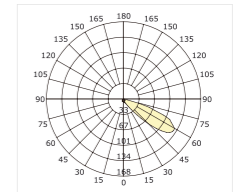

Luminous Intensity Distribution Curve

148×233

CE RoHS IP20

Item No.	Voltage	Constant Output Current	Light Source	Wattage
MW-9430FS	DC 3.2V	350mA	CREE LED	MAX 1×1W

Luminous Intensity Distribution Curve

103×103