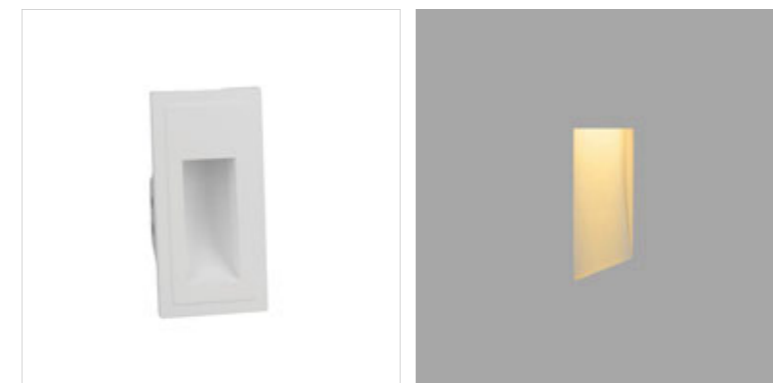

Item No.	Voltage	Frequency	Light Source	Wattage
MW-9135FS	220-240V	50Hz	MR11	MAX 35W

83×168

CE RoHS IP20