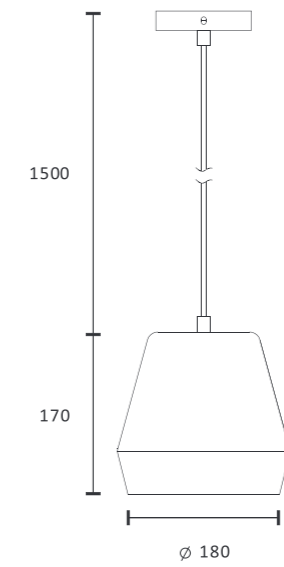

MH-2516FS

Color/Material:

- Voltage: 220-240V
- Frequency: 50Hz
- Light Source: E27
- Wattage: MAX 25W

Pendant lamp

MH-2502FS

- Voltage: 220-240V
- Frequency: 50Hz
- Light Source: E27
- Wattage: MAX 25W

CE RoHS IP20