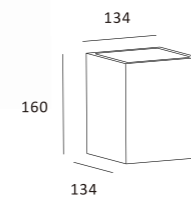

NEW COLOR/MATERIAL

Surface Mounted Ceiling Lamp

Color/Material:

Item No.	Voltage	Frequency	Light Source	Wattage
MC-9421FS	220-240V	50Hz	Hongli SMD 2 385	MAX 15W
MC-9429FS	220-240V	50Hz	Hongli SMD 2 385	MAX 15W