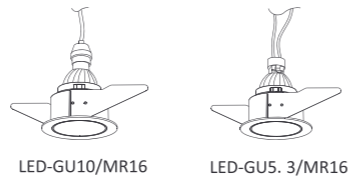

Round deep downlight

CE RoHS IP20

MJ-1031FS

- Product Size: $\varnothing 95 \times 70$
- Trim Color: Black/White
- Reflector Color: Black/White/Matt Gold/Silver
- Specification: 1 $\times$ 10W LED MR16/3000K/CRI 80/800lm
- LED Brand: CREE®
- IP Rating: IP20
- Voltage: 220-240V
- Beam Angle: 20°/40°/60°
- Material: Die-casting Aluminum