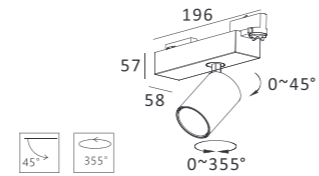

Housing Color:

Jacket

MJ-1063FS

- **Product Size:** 57 × 58 × 196
- **Housing Color:** Black/White
- **Jacket Color:** Black/White/Matt Gold/Silver
- **Specification:** 10W LED/ 3000K/ CRI80-90/ 870lm
- **LED Brand:** CREE PHILIPS LUMILEDS
- **IP Rating:** IP20
- **Voltage:** 220-240V
- **Rotation:** 0-45°/ 355°
- **Beam Angle:** 20°/40°/60°
- **Material:** Aluminum