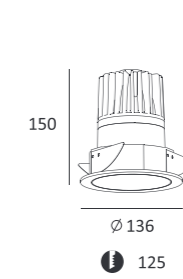

OPTIONS:
LED POWER SUPPLY 350-550mA-DC/DIM

Reflector Color