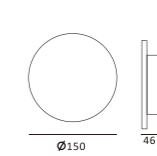

Surface Mounted Wall Lamp

Color/Material:

Item No.	Voltage	Frequency	Light Source	Wattage
MW-8445FS	220-240V	50Hz	SMD 5050	MAX 2.85W
MW-8446FS	220-240V	50Hz	SMD 5050	MAX 5.4W

Color/Material:

Item No.	Voltage	Frequency	Light Source	Wattage
MW-8415/MW-8415AFS	220-240V	50Hz	CREE XB-D	MAX 2x2W
	220-240V	50Hz	G9	MAX 40W