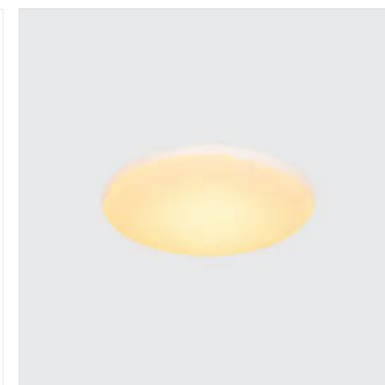

Item No.	Voltage	Frequency	Light Source	Wattage
MC-9130GFS	220-240V	50Hz	GU10	MAX 35W
	12V	50Hz	GU5.3	MAX 35W