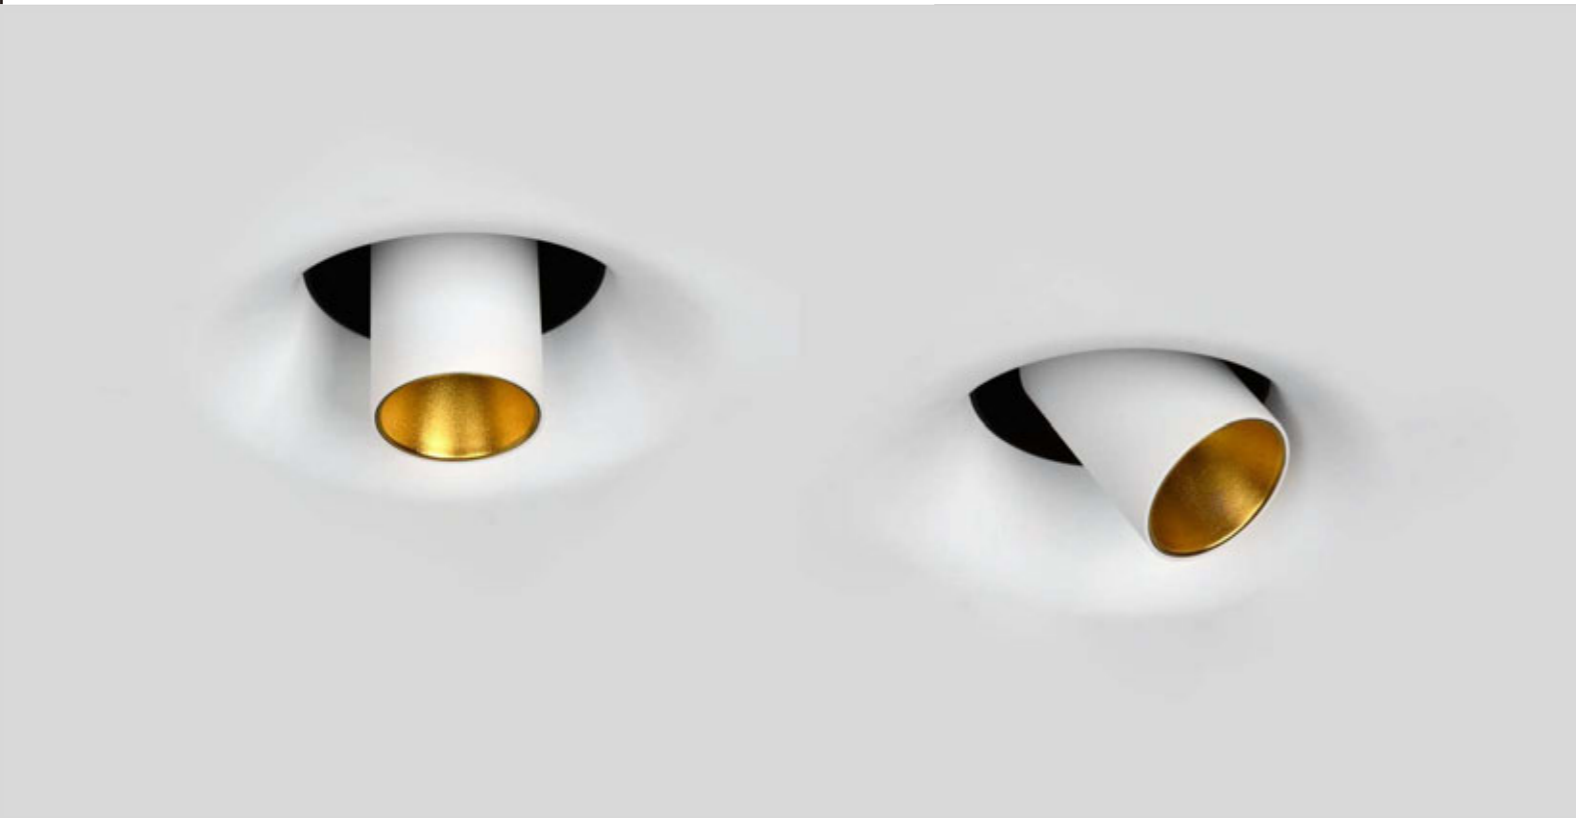

Tono round with trim