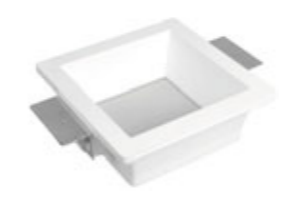

Trimless Downlight

MC-9007FS

MC-9008FS

Luminous Intensity Distribution Curve

CE RoHS IP20

Item No.	Voltage	Frequency	Light Source	Wattage
MC-9007FS	220-240V	50Hz	Hongli SMD 2 3 85	MAX 9W
MC-9008FS	220-240V	50Hz	Hongli SMD 2 3 85	MAX 18W