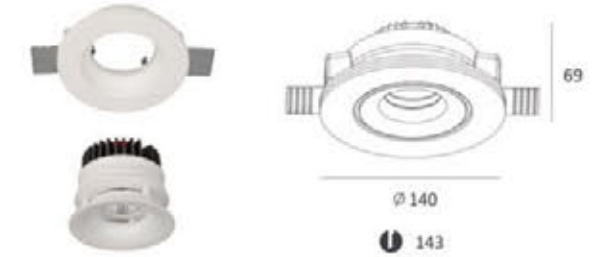

MJ-1008FS

- Product Size: $\varnothing 140 \times 69$
- Body Color: White
- Specification: 11W(705lm)
  3000K/4000K/5000K, CRI 80/90
- LED Brand: CREE PHILIPS
- IP Rating: IP20
- Voltage: 220-240V
- Beam Angle: 15°/25°/38°/60°
- Material: Gypsum + Aluminum

OPTIONS:
LED POWER SUPPLY 350-550mA-DC/DIM

CE RoHS IP20

MJ-4001FS

- Product Size: $\varnothing 44 \times 47.5$
- Body Color: Black/White/Silver
- Specification: 2.5W(130lm) RGB
  3000K/4000K/5000K, CRI 80/90
- LED Brand: CREE
- IP Rating: IP20
- Voltage: 220-240V
- Material: Aluminum

CE RoHS IP20