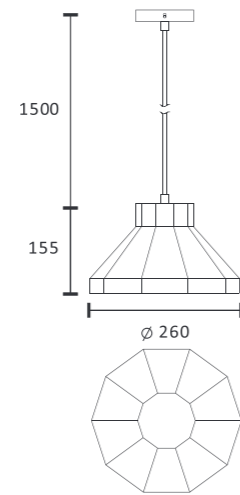

MH-2518FS

Color/Material:

- Voltage: 220-240V
- Frequency: 50Hz
- Light Source: E27
- Wattage: MAX 25W

Pendant lamp

MH-2521FS

- Voltage: 220-240V
- Frequency: 50Hz
- Light Source: E27
- Wattage: MAX 25W

Color/Material: