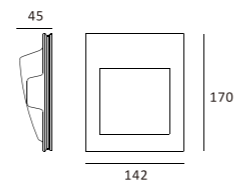

Luminous Intensity Distribution Curve

323×103

CE RoHS IP20

Item No.	Voltage	Constant Output Current	Light Source	Wattage
MW-3004FS	DC 3.2V	350mA	CREE LED	MAX 1×1W

Luminous Intensity Distribution Curve

145×173