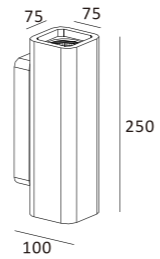

Surface Mounted Wall Lamp

Item No.	Voltage	Frequency	Light Source	Wattage
MW-8443RFS	220-240V	50Hz	GU10	MAX 2x35W

CE RoHS IP20

Color/Material:

White
Gypsum
(Paintable)

Grey
Smooth
Cement

Item No.	Voltage	Frequency	Light Source	Wattage
MW-8443FS	220-240V	50Hz	GU10	MAX 2x35W