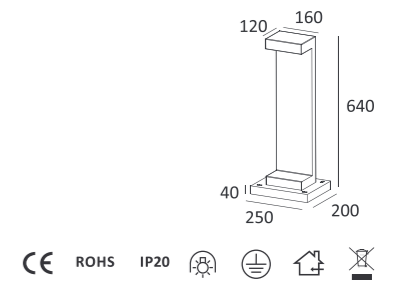

MO-7001FS

- Specification: 6.5W LED / 3000K/ CRI80/90
- LED Brand: CREE
- IP Rating: IP68
- Voltage: 220-240V~50/60Hz

Body color: