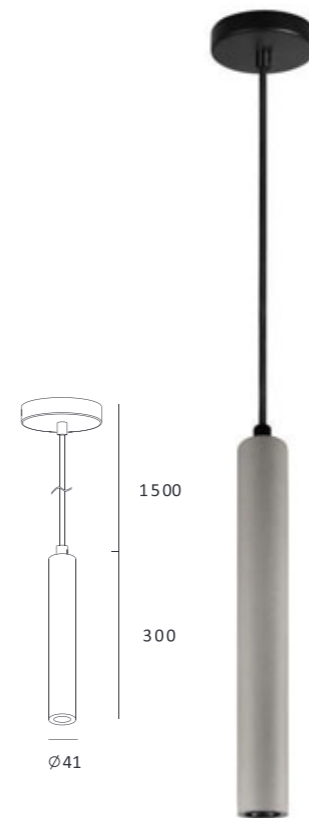

Color/Material:

MH-2548FS

- Specification: 7W CREE 1304 LED
- Voltage: 220-240V
- CCT: 3000K
- CRI: 80

Color/Material:

MJ-1015FS

- Product Size: $\varnothing 78 \times 71$
- Body Color: Black/White
- Specification: 8W LED/ 3000K/4000K/5000K, CRI 80/90
- LED Brand: CREE® PHILIPS
- IP Rating: IP20
- Voltage: 220-240V
- Rotation: 355°&90°
- Beam Angle: 15°/24°/36°
- Material: Die-casting Aluminum

71
 $\varnothing 78$

70
Body Color:

CE RoHS IP20

MJ-1001FS

- Product Size: $\varnothing 100 \times 90$
- Body Color: Black/White
- Specification: 14W(870lm) 3000K/4000K/5000K, CRI 80/90
- LED Brand: CREE® PHILIPS
- IP Rating: IP20
- Voltage: 220-240V
- Rotation: 355°&90°
- Beam Angle: 15°/25°/38°/60°
- Material: Die-casting Aluminum