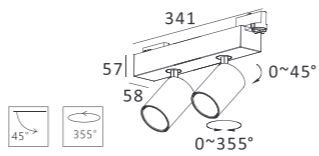

Housing Color:

Jacket:

MJ-1064FS

- **Product Size:** 57 × 58 × 341
- **Housing Color:** Black/White
- **Jacket Color:** Black/White/Matt Gold/Silver
- **Specification:** 2 × 10W LED/ 3000K/ CRI90/ 1800lm
- **LED Brand:** CREE PHILIPS LUMILEDS
- **IP Rating:** IP20
- **Voltage:** 220-240V
- **Rotation:** 0-45°/ 355°
- **Beam Angle:** 20°/40°/60°
- **Material:** Aluminum