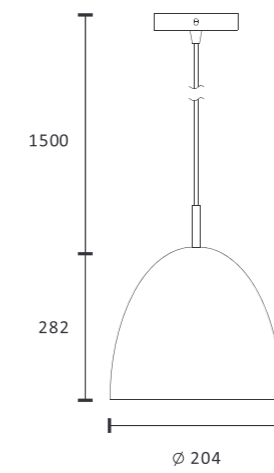

- Voltage: 220-240V
- Frequency: 50Hz
- Light Source: E27
- Wattage: MAX 25W

Pendant lamp

MH-2526FS

Color/Material:

- Voltage: 220-240V
- Frequency: 50Hz
- Light Source: E27
- Wattage: MAX 40W

Pendant lamp