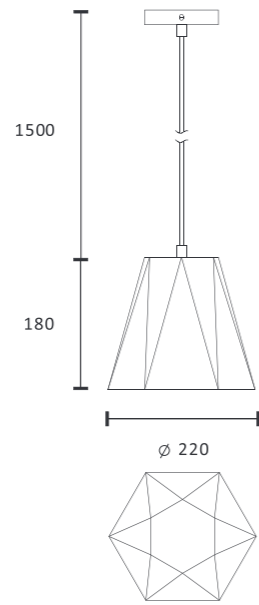

MH-2603FS

Color/Material:

- Voltage: 220-240V
- Frequency: 50Hz
- Light Source: E27
- Wattage: MAX 25W

Pendant lamp

MH-2517FS

- Voltage: 220-240V
- Frequency: 50Hz
- Light Source: E27
- Wattage: MAX 25W

Color/Material: