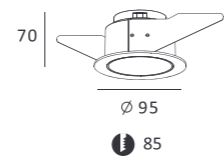

Round deep downlight

CE RoHS IP20

MJ-1031FS

- Product Size: $\varnothing 95 \times 70$
- Trim Color: Black/White
- Reflector Color: Black/White/Matt Gold/Silver
- Specification: 1 $\times$ 10W LED MR16/3000K/CRI 80/800lm
- LED Brand: CREE®
- IP Rating: IP20
- Voltage: 220-240V
- Beam Angle: 20°/40°/60°
- Material: Die-casting Aluminum