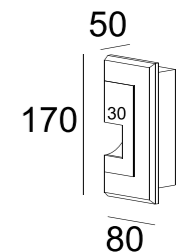

MC-9703RFS