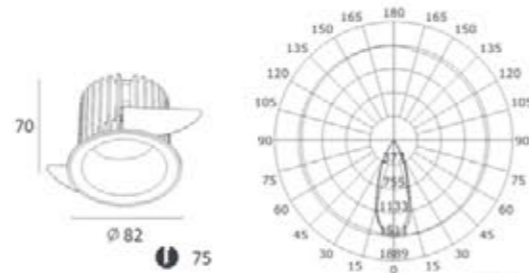

Body Color:
OPTIONS: LED POWER SUPPLY 250mA-DC/DIM

Body of luminaire is made of high quality die-casting aluminum, exquisite and fashion, with corrosion resistance surface treatment, can be white or black color. Offers a reflector with high reflectivity, can be different beam angles.

MJ-1004LFS

- Product Size: $\varnothing 82 \times 70$
- Body Color: Black/White
- Specification: 11.5W(900lm) 3000K/4000K/5000K, CRI 80/90
- LED Brand: CREE PHILIPS
- IP Rating: IP20
- Voltage: 220-240V
- Beam Angle: 15°/25°/38°/60°
- Material: Die-casting Aluminum