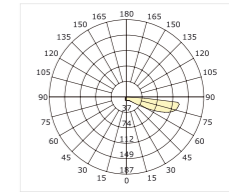

Item No.	Voltage	Constant Output Current	Light Source	Wattage
MW-3006FS	DC 3.2V	350mA	CREE LED	MAX 1×1W

Luminous Intensity Distribution Curve

323×103

CE RoHS IP20